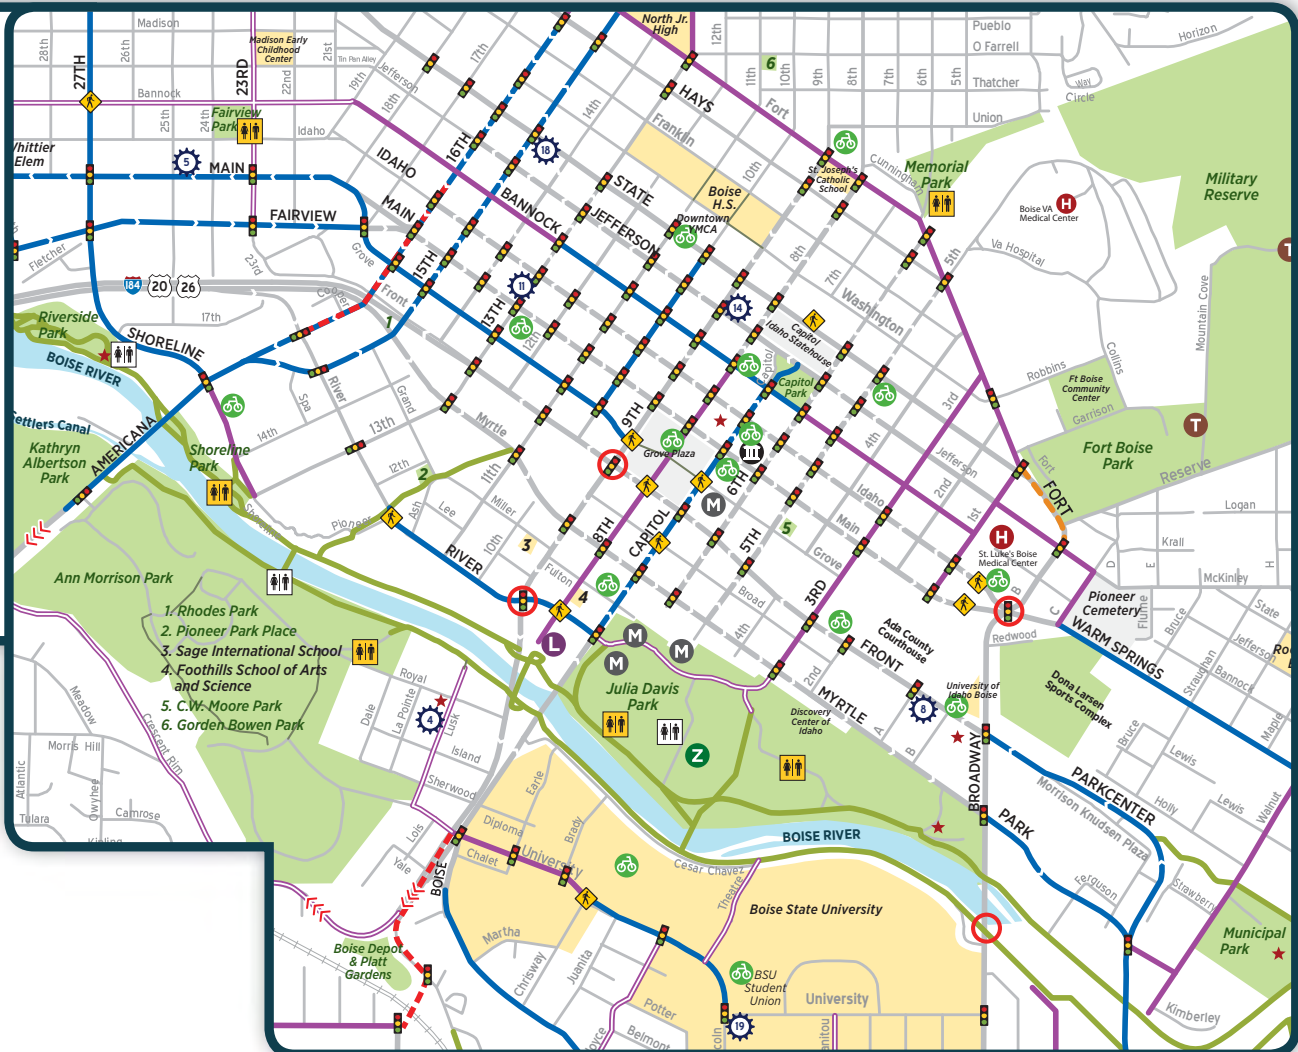

★ Bike Repair Stations

- Riverside Park
- Capitol Terrace parking garage (Air Only)
- Boise Bicycle Project 1027 S Lusk St
- Whole Foods 401 S Broadway Ave
- Julia Davis Park East end of park
- Municipal Park

⚙️ Bike Shops

- 4. Boise Bicycle Project 1027 S Lusk St 429-6520
- 5. Boise Electric Bikes 2422 W Main St 908-8170
- 7. George's Cycles & Fitness 251 E Front St 343-3782
- 11. Idaho Mountain Touring 1310 W Main St 336-3854
- 14. McU Sports 822 W Jefferson St 342-7734
- 18. World Cycle 1407 W State St 343-9130
- 19. BSU Cycle Learning Center Lincoln Parking Garage 426-7433

Points of Interest

- Boise Public Library! 715 S Capitol Blvd 384-4076
- Basque Museum and Cultural Center 611 W Grove St 343-2671
- Boise Art Museum 670 Julia Davis Dr 345-8330
- BSU Cycle Learning Center Lincoln Ave 426-7433
- Discovery Center of Idaho 131 W Myrtle St 343-9895
- Fort Boise Community Center 700 Robbins Rd 608-7680
- Idaho Black History Museum 508 Julia Davis Dr 435-0017
- Idaho State Historical Museum 610 Julia Davis Dr 334-2120
- Wassmuth Center for Human Rights 777 S 8th St 345-0304
- Zoo Boise 355 Julia Davis Dr 608-7680

1. Rhodes Park
2. Pioneer Park Place
3. Sage International School
4. Foothills School of Arts and Science
5. C.W. Moore Park
6. Gordon Bowen Park

Downtown Boise