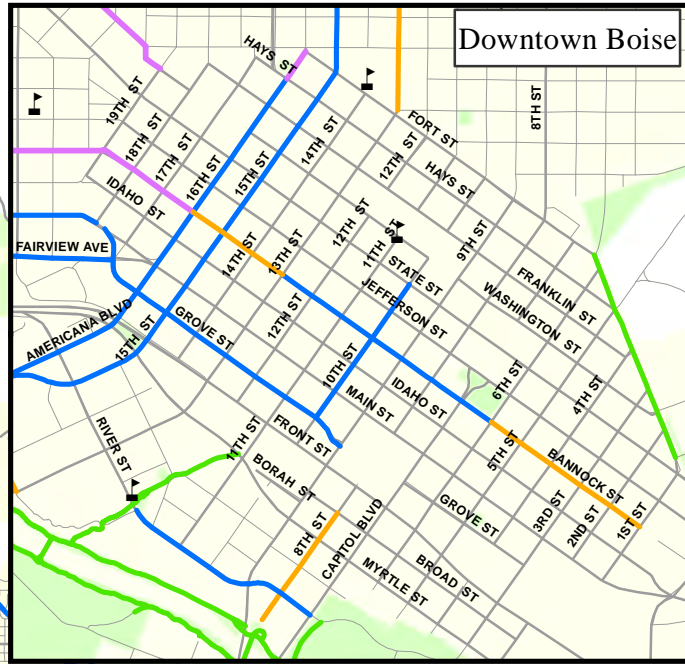

Ada County Bicycle Network

- Bike Lane
- Bike Route
- Bike Route/Shared
- Multi-Use Path
- Under Construction
- Parks/Open space
- ▬ Schools

- City Limits
- | | |
|--|---|
| Boise | Kuna |
| Eagle | Meridian |
| Garden City | Star |

NOTE:
 The purpose of this map is to identify bicycle routes for on-street bicycling. Some routes identified on this map may not be suitable for all skill levels. This map is to be used as a guide for navigating the roadway system. Cyclists are encouraged to take precautions for safe bicycling.