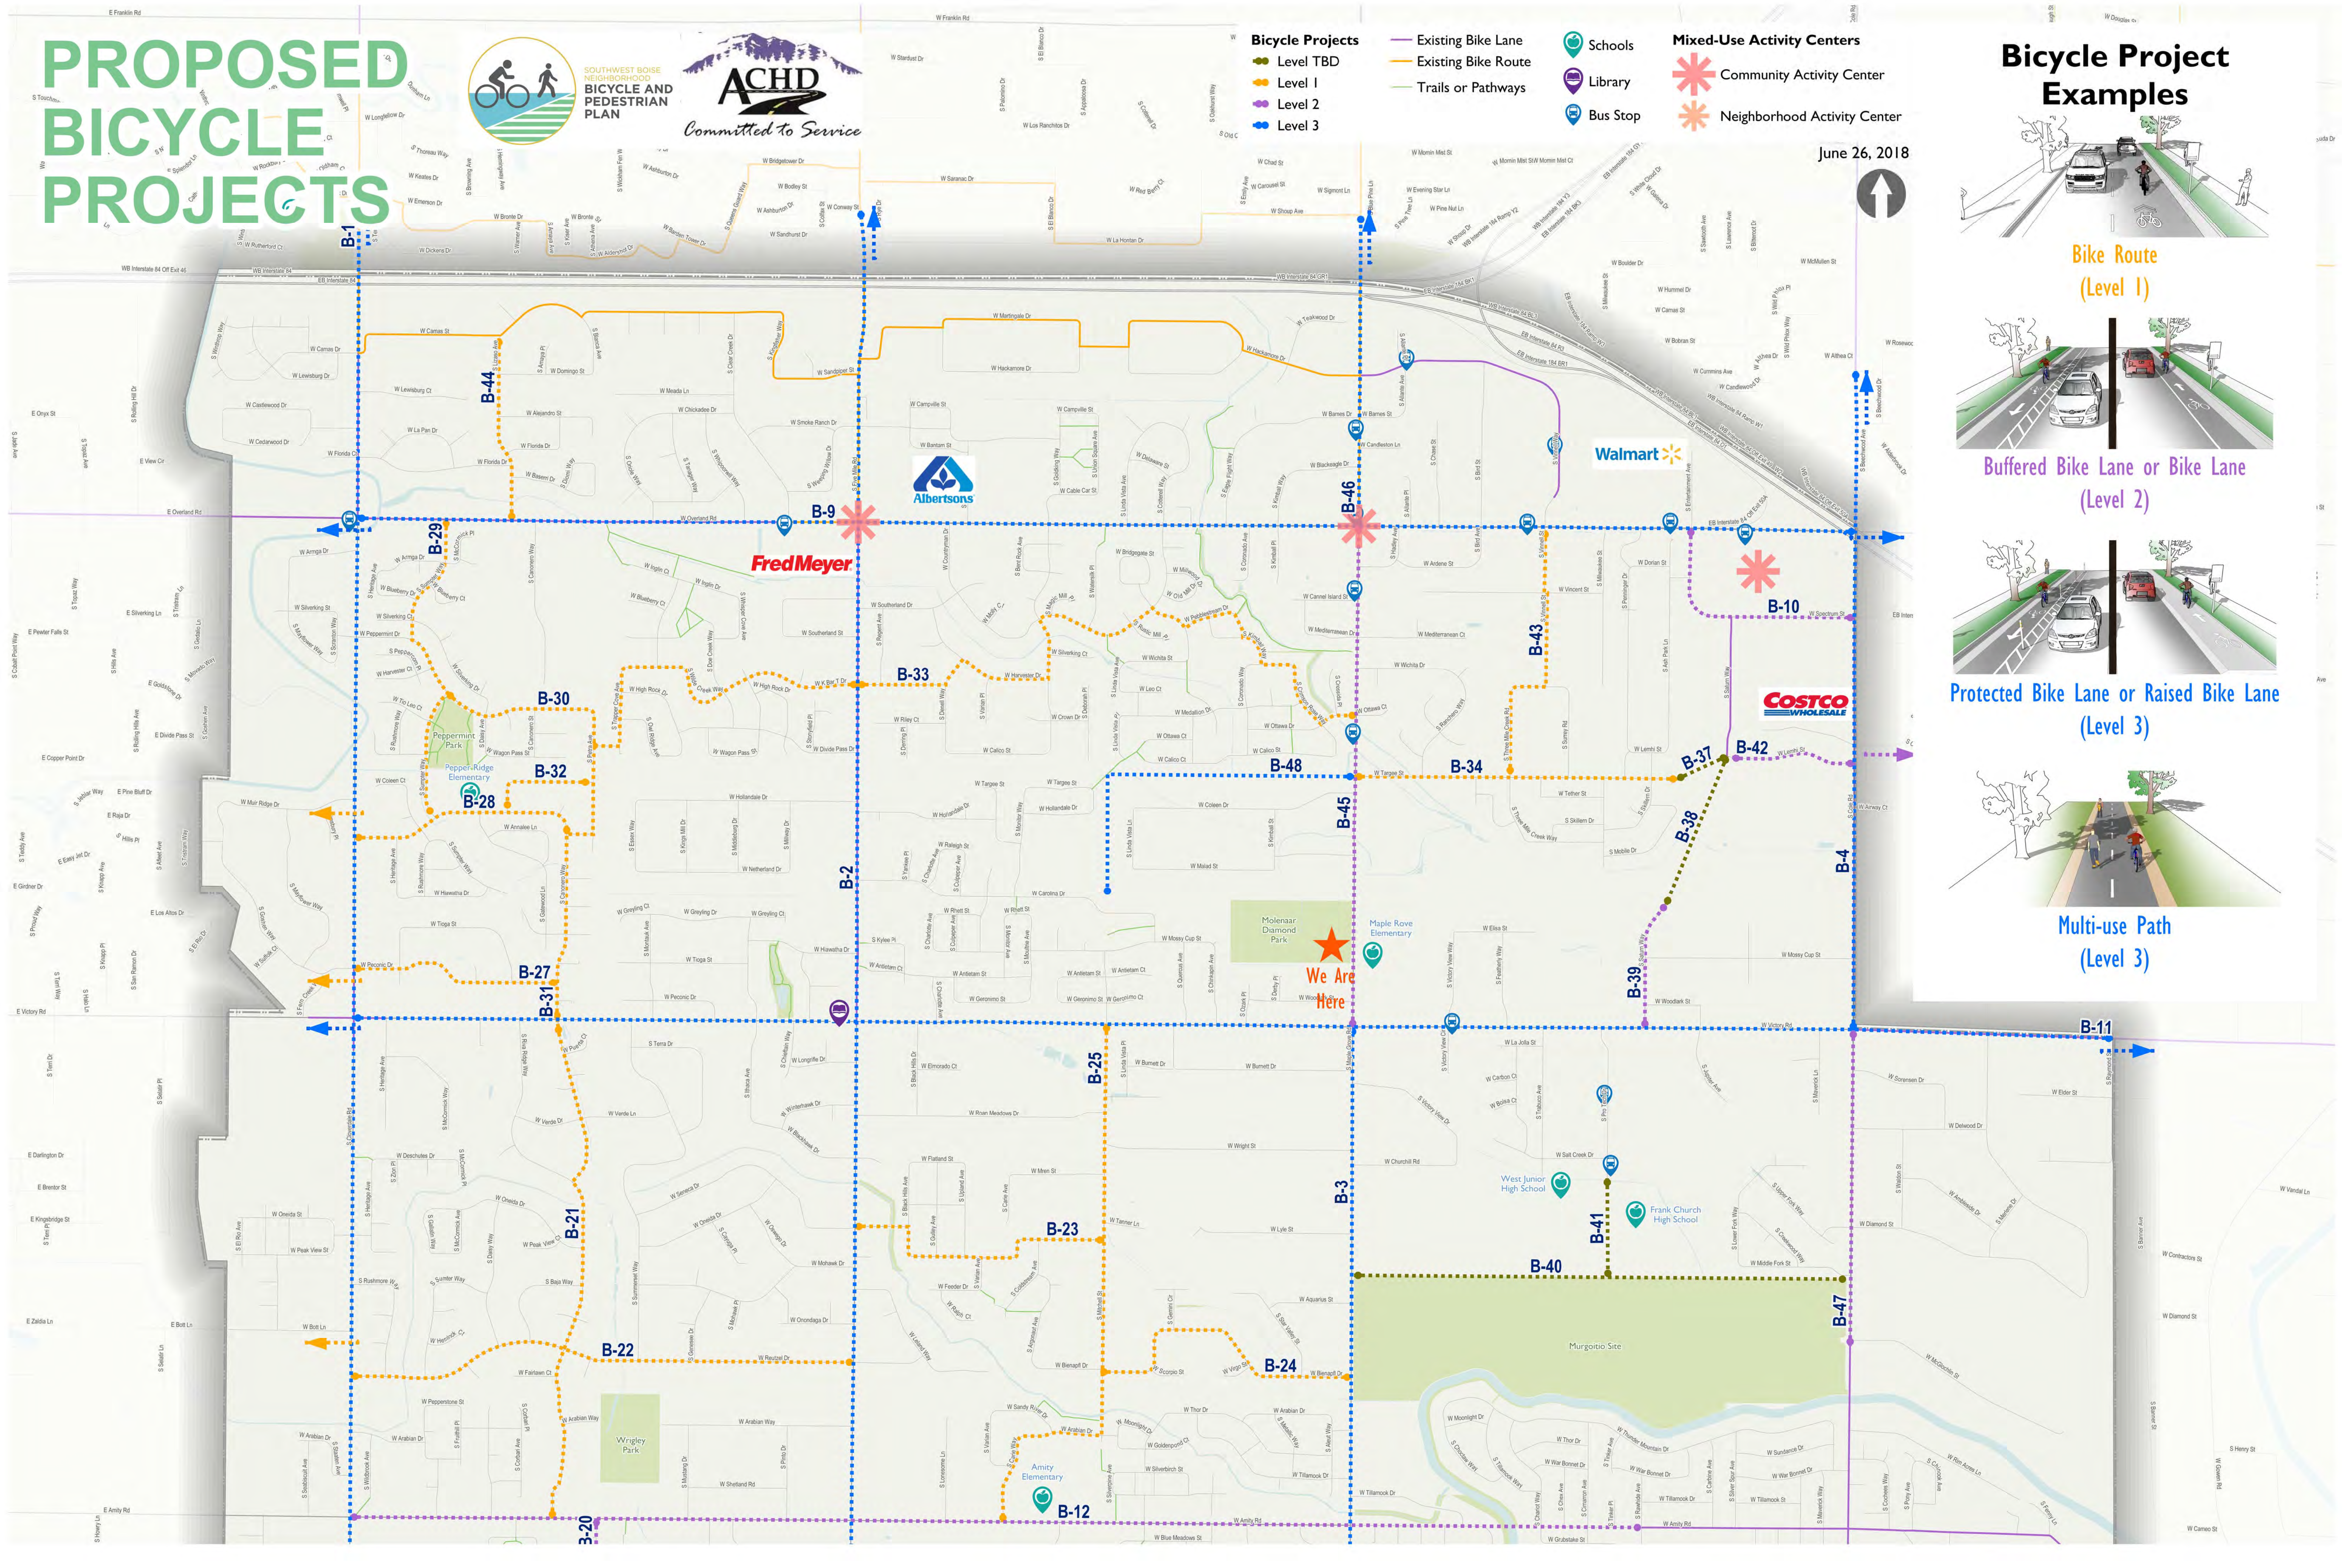

# PROPOSED BICYCLE PROJECTS

SOUTHWEST BOISE NEIGHBORHOOD BICYCLE AND PEDESTRIAN PLAN

## Bicycle Projects

- Level TBD
- Level 1
- Level 2
- Level 3

- Existing Bike Lane
- Existing Bike Route
- Trails or Pathways

- Schools
- Library
- Bus Stop

## Bicycle Project Examples

Bike Route (Level 1)

Buffered Bike Lane or Bike Lane (Level 2)

Protected Bike Lane or Raised Bike Lane (Level 3)

Multi-use Path (Level 3)

We Are Here