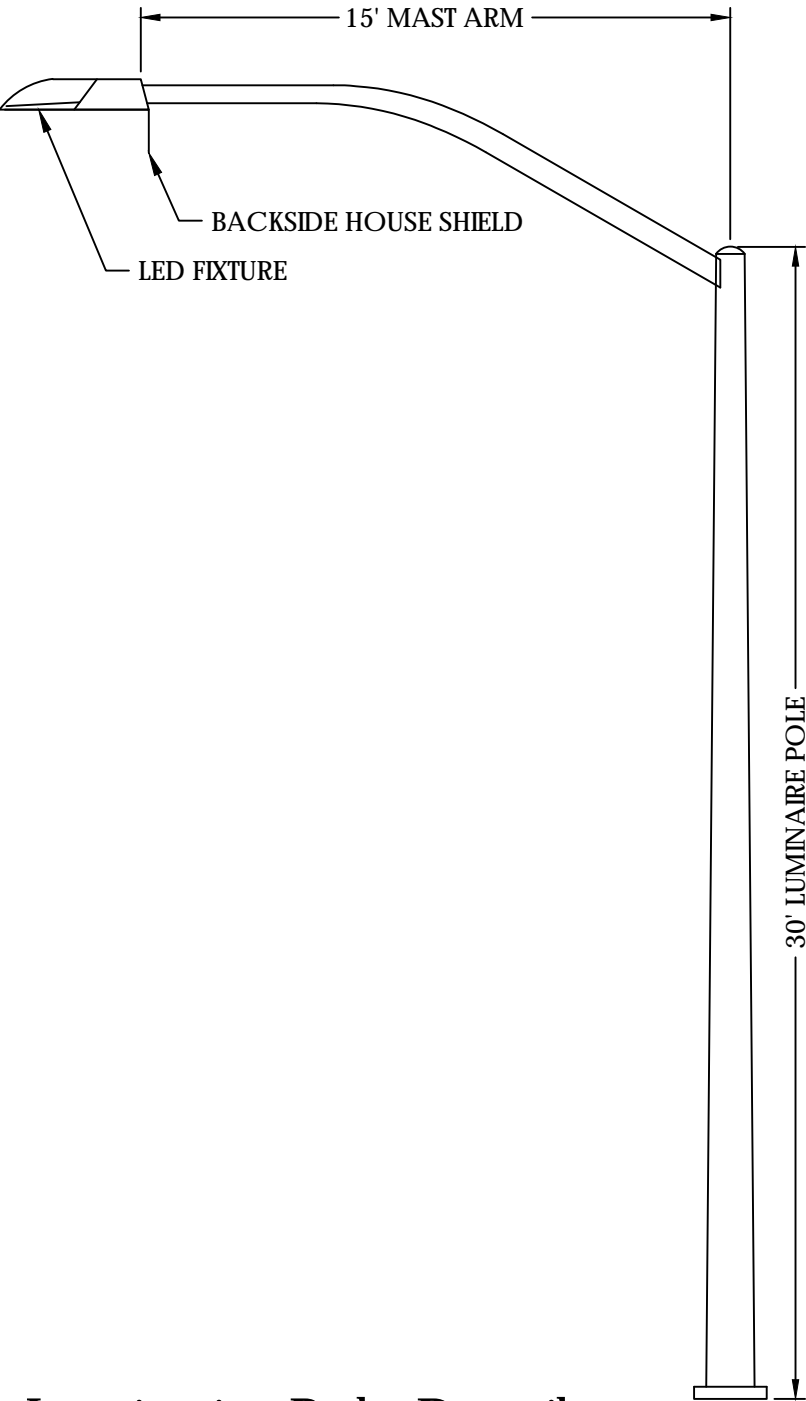

STATE ST, 21ST STREET TO 19TH STREET

Legend

 Proposed Luminaire Pole

Luminaire Pole Detail