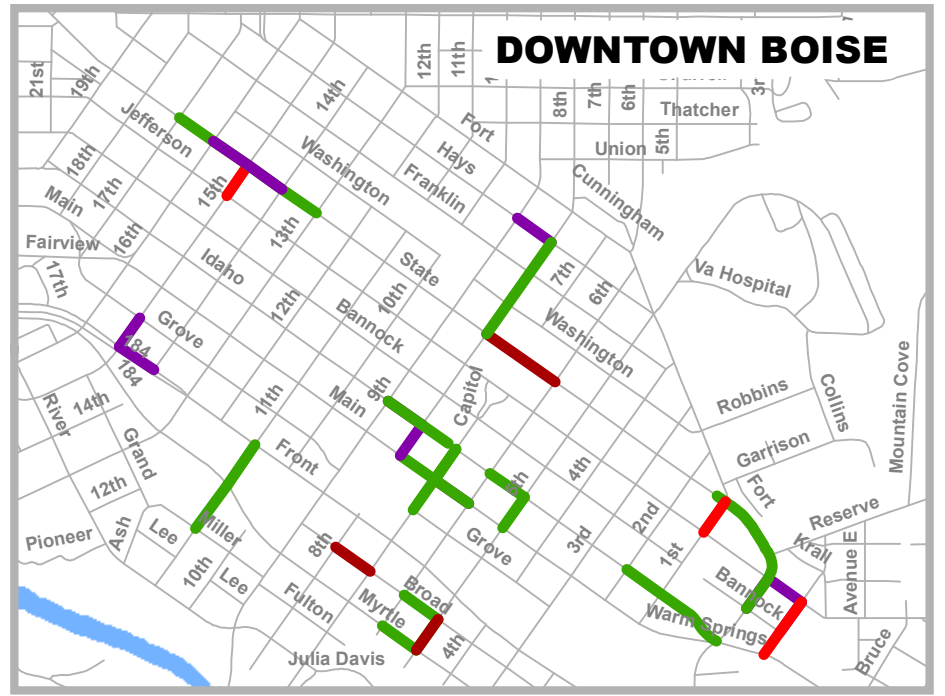

RITA for December 15, 2017

- | CURRENT WORK PROJECTS | | CITY LIMITS | |
|-----------------------|--------------------|-----------------|-------------|
| | Closure | | Boise |
| | Information Only | | Eagle |
| | Lane Restrictions | | Garden City |
| | L/R Mobile | | Kuna |
| | | | Meridian |
| | | | Star |
| PENDING WORK PROJECTS | | BOISE RIVER | |
| | Pending Closure | | Boise River |
| | Pending I/O | ACHD WORK ZONES | |
| | Pending L/R | | Crackseal |
| | Pending L/R Mobile | | Sidewalk |

We drive quality transportation
for all Ada County--
Anytime, Anywhere!