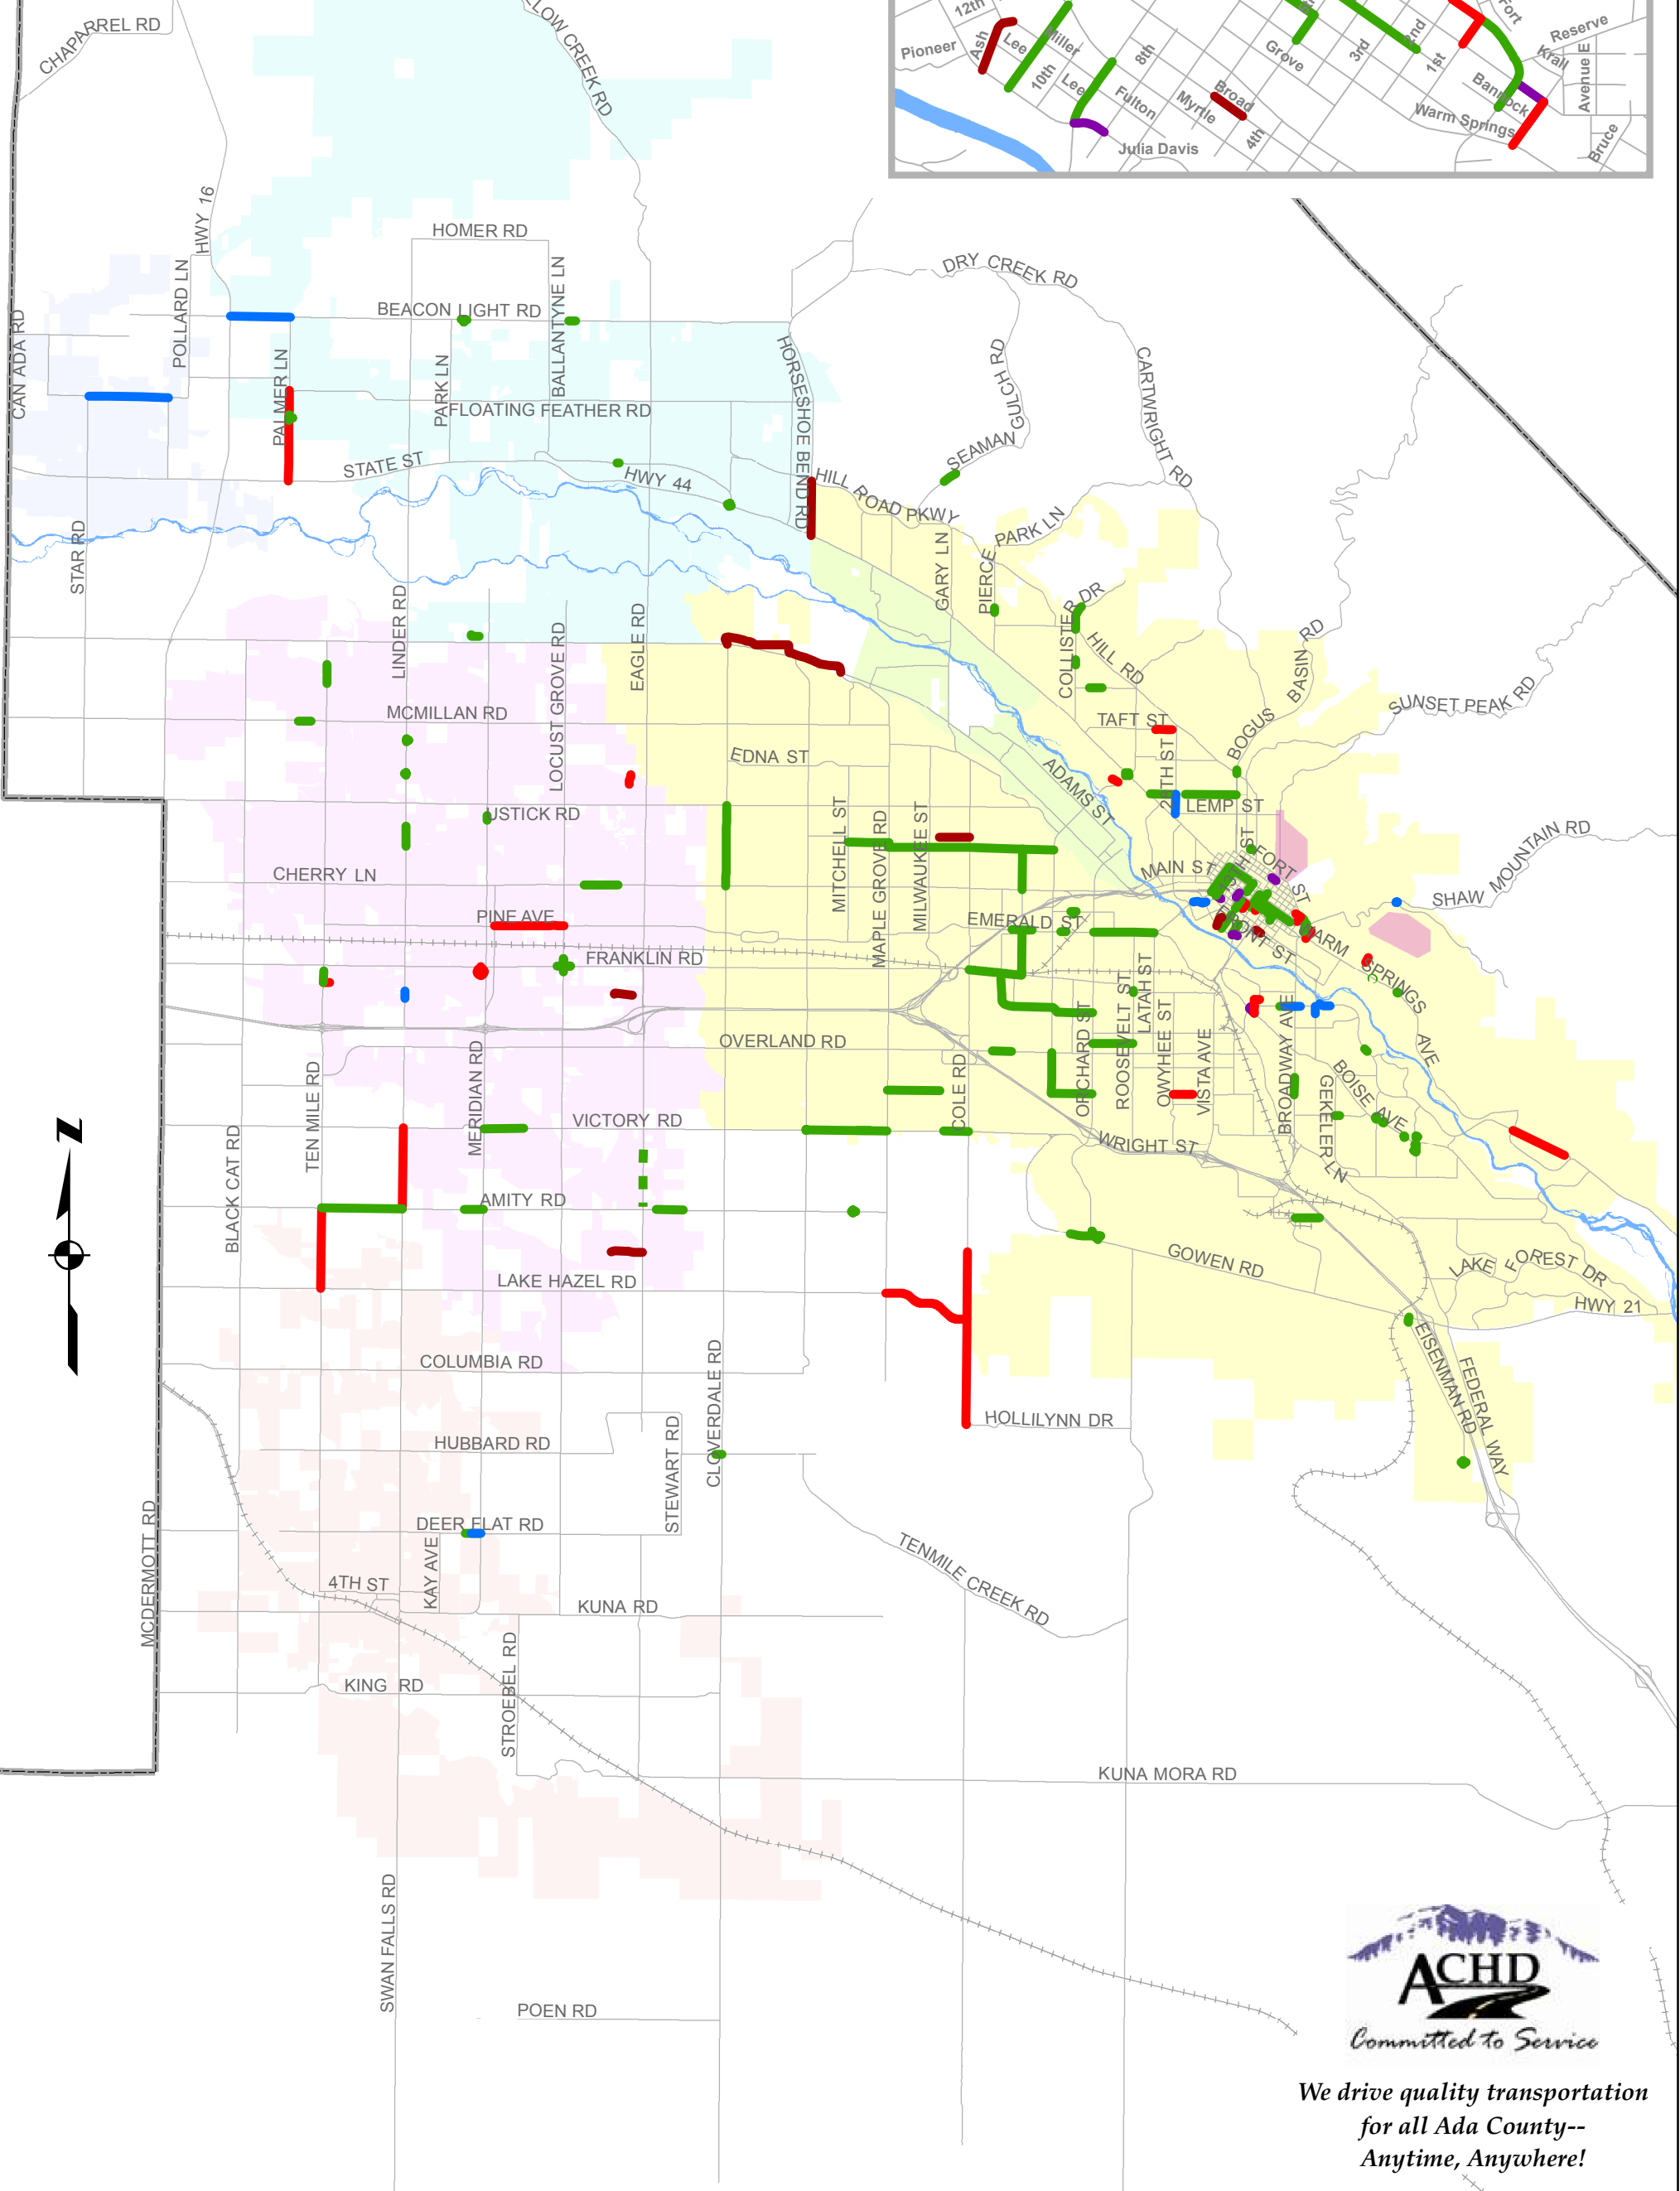

RITA for May 24, 2018

- | | |
|------------------------------|------------------------|
| CURRENT WORK PROJECTS | CITY LIMITS |
| Closure | Boise |
| Information Only | Eagle |
| Lane Restrictions | Garden City |
| L/R Mobile | Kuna |
| | Meridian |
| | Star |
| PENDING WORK PROJECTS | Boise River |
| Pending Closure | ACHD WORK ZONES |
| Pending I/O | Crackseal |
| Pending L/R | Sidewalk |
| Pending L/R Mobile | |

We drive quality transportation
for all Ada County--
Anytime, Anywhere!