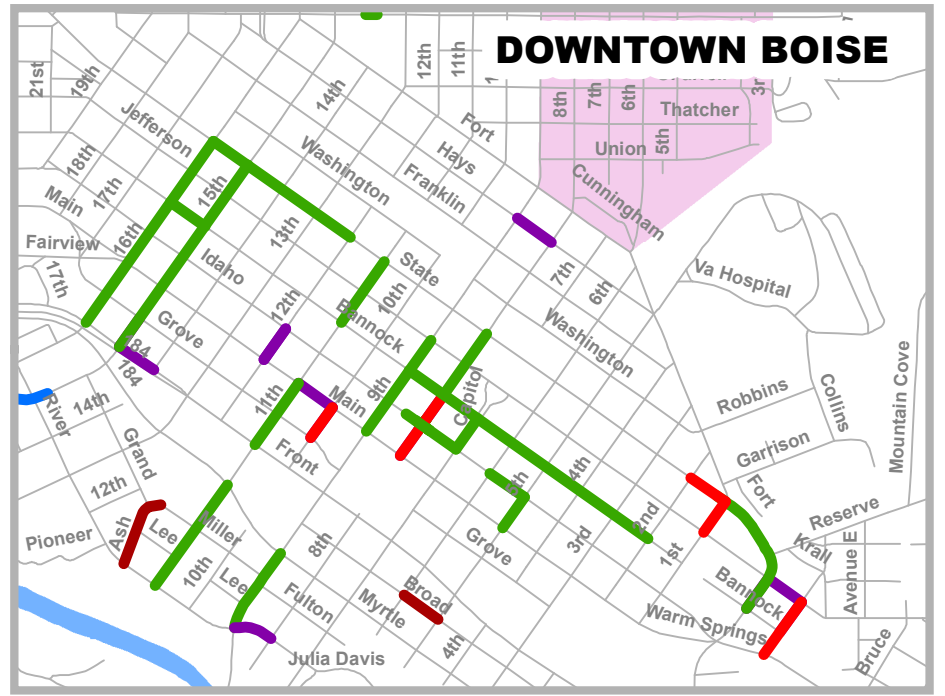

RITA for May 24, 2018

- | | |
|------------------------------|------------------------|
| CURRENT WORK PROJECTS | CITY LIMITS |
| Closure | Boise |
| Information Only | Eagle |
| Lane Restrictions | Garden City |
| L/R Mobile | Kuna |
| | Meridian |
| | Star |
| PENDING WORK PROJECTS | Boise River |
| Pending Closure | ACHD WORK ZONES |
| Pending I/O | Crackseal |
| Pending L/R | Sidewalk |
| Pending L/R Mobile | |

We drive quality transportation
for all Ada County--
Anytime, Anywhere!