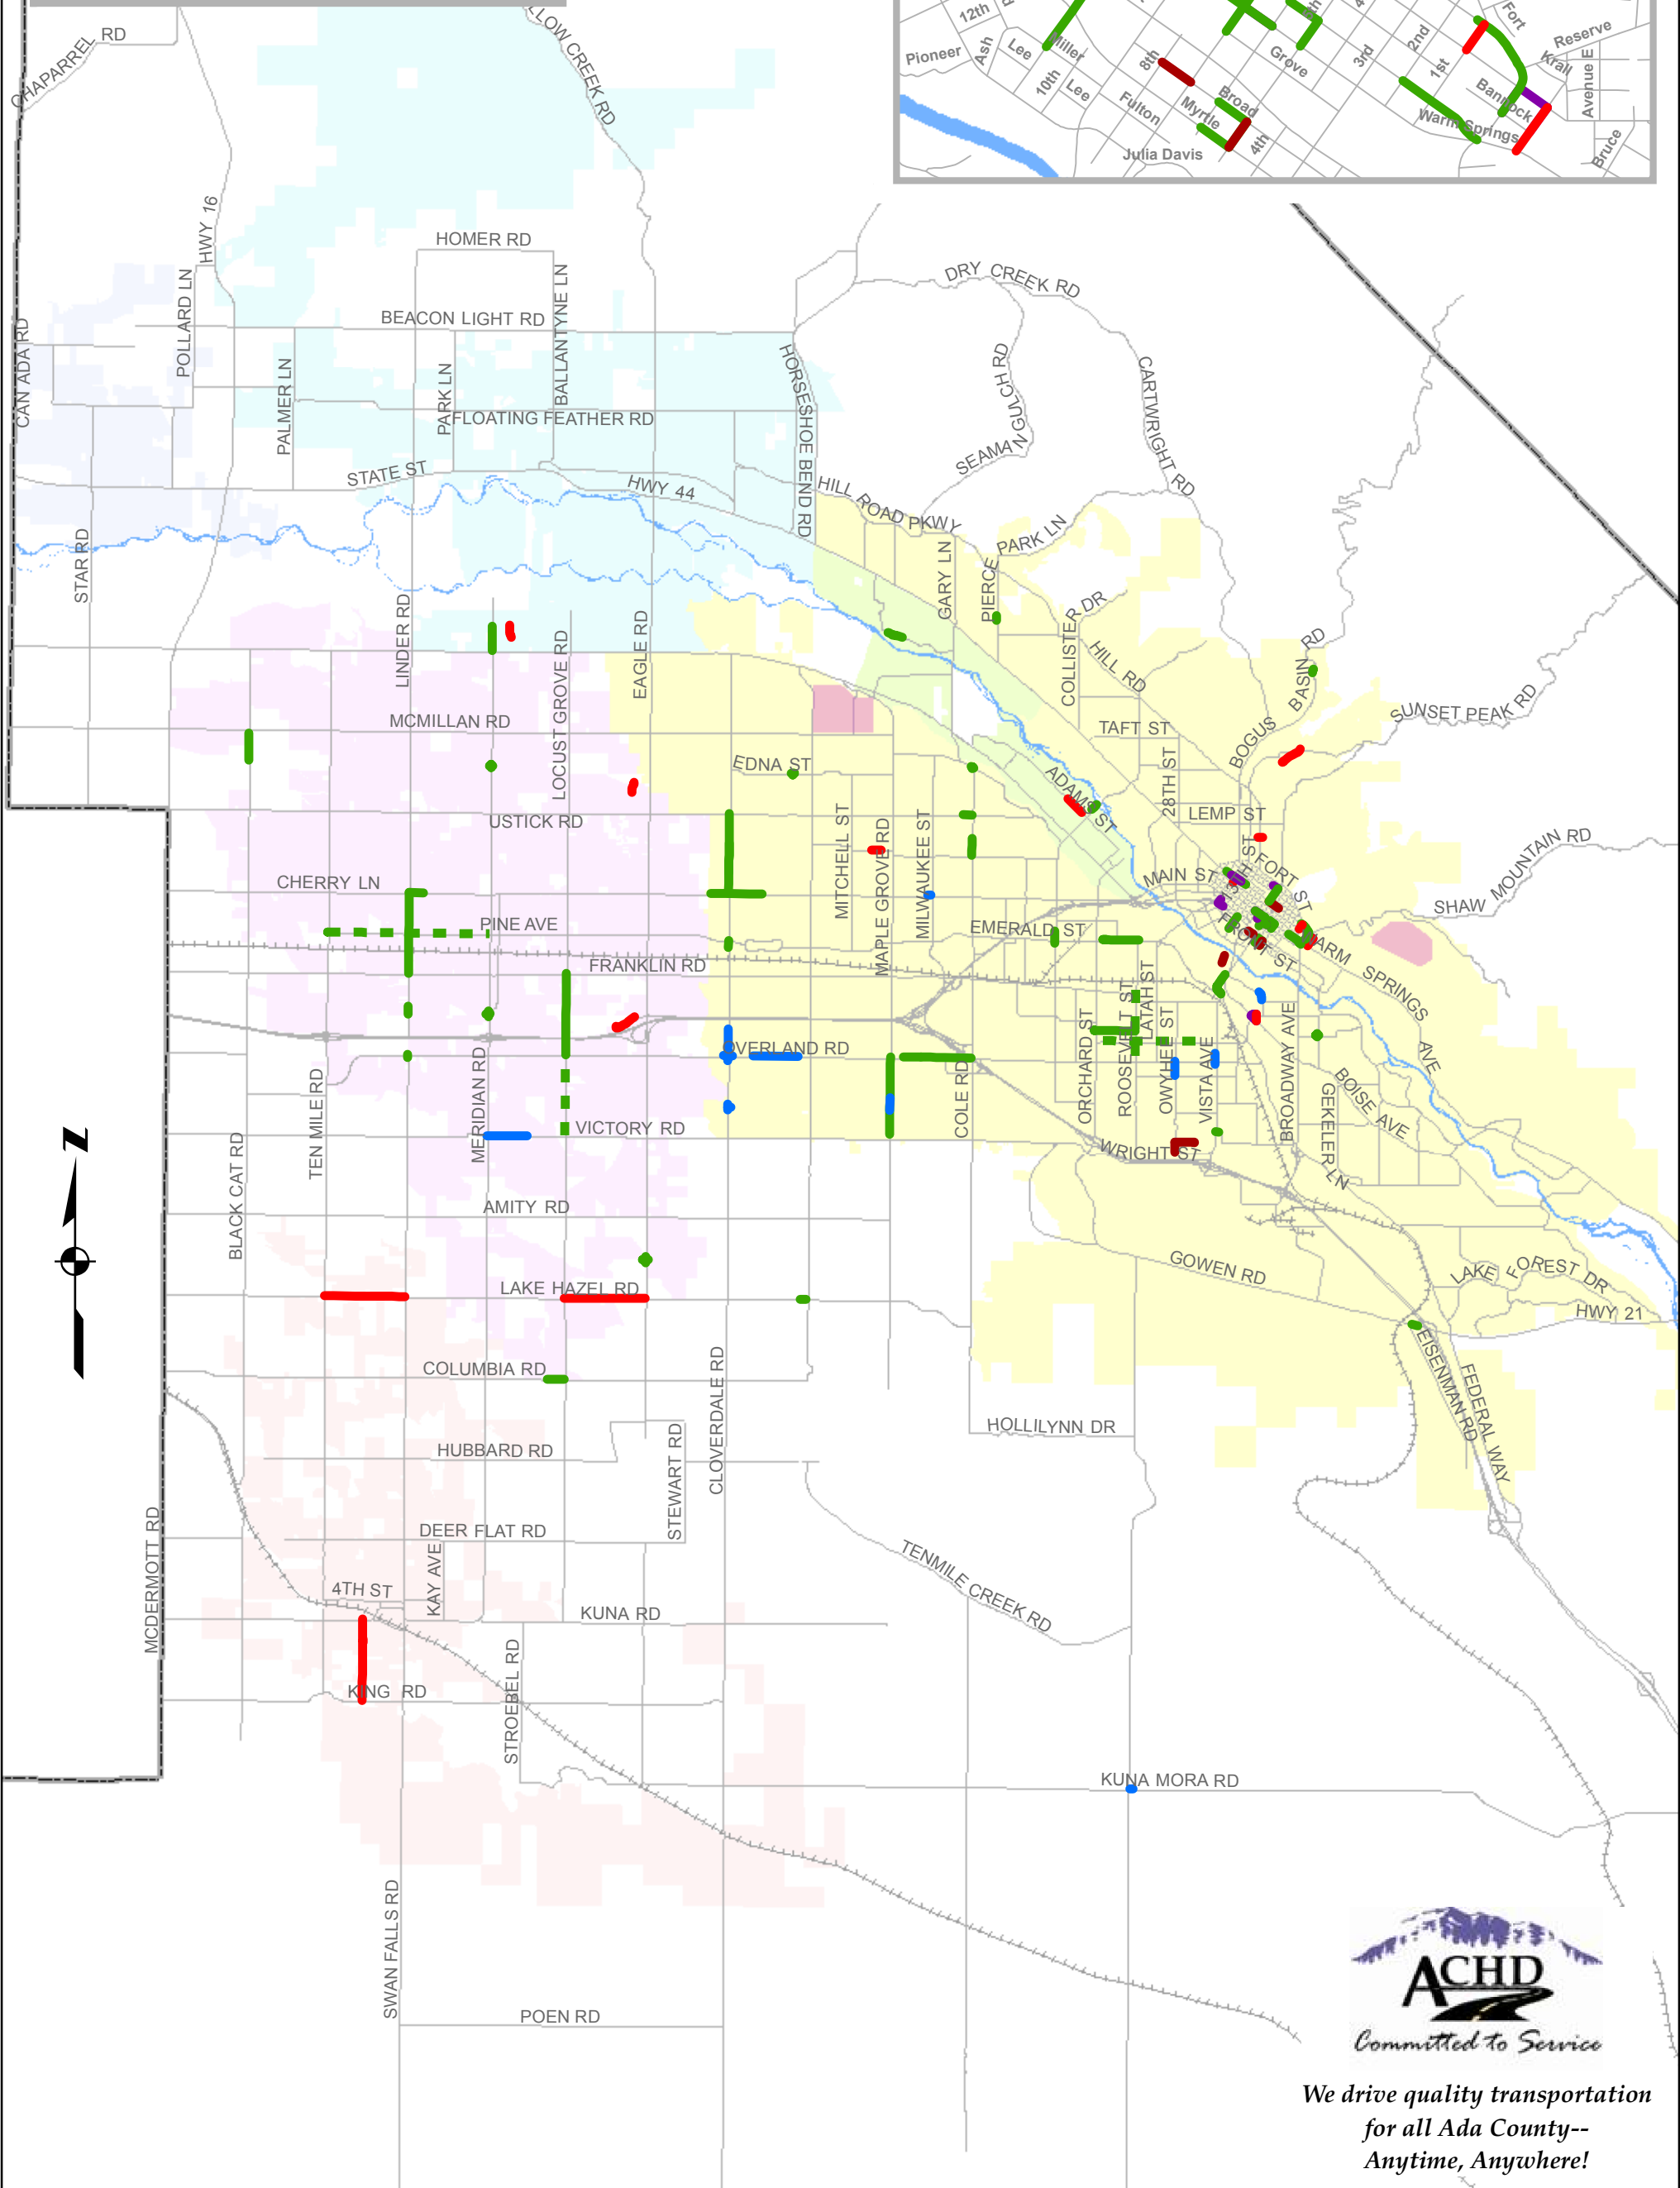

RITA for December 15, 2017

- | CURRENT WORK PROJECTS | | CITY LIMITS | |
|-----------------------|--------------------|-----------------|-------------|
| | Closure | | Boise |
| | Information Only | | Eagle |
| | Lane Restrictions | | Garden City |
| | L/R Mobile | | Kuna |
| | | | Meridian |
| | | | Star |
| PENDING WORK PROJECTS | | BOISE RIVER | |
| | Pending Closure | | Boise River |
| | Pending I/O | ACHD WORK ZONES | |
| | Pending L/R | | Crackseal |
| | Pending L/R Mobile | | Sidewalk |

We drive quality transportation
for all Ada County--
Anytime, Anywhere!