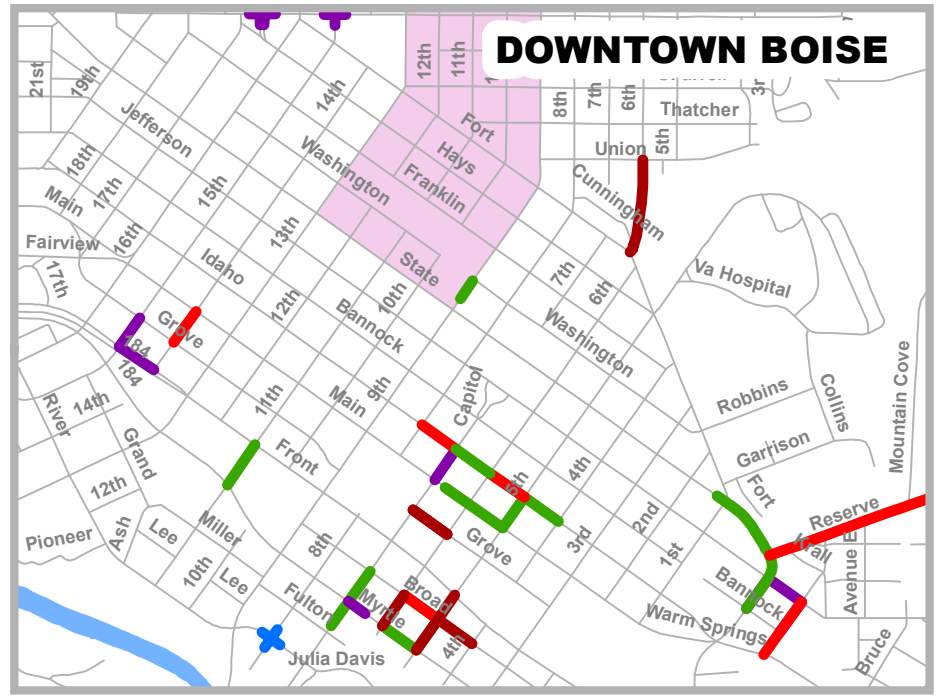

RITA for August 21, 2017

CURRENT WORK PROJECTS

- █ Closure
- █ Information Only
- █ Lane Restrictions
- - - L/R Mobile

CITY LIMITS

- █ Boise
- █ Eagle
- █ Garden City
- █ Kuna
- █ Meridian
- █ Star

PENDING WORK PROJECTS

- █ Pending Closure
- █ Pending I/O
- █ Pending L/R
- - - Pending L/R Mobile

ACHD WORK ZONES

- █ Boise River
- █ Crackseal
- █ Sidewalk

We drive quality transportation
for all Ada County--
Anytime, Anywhere!