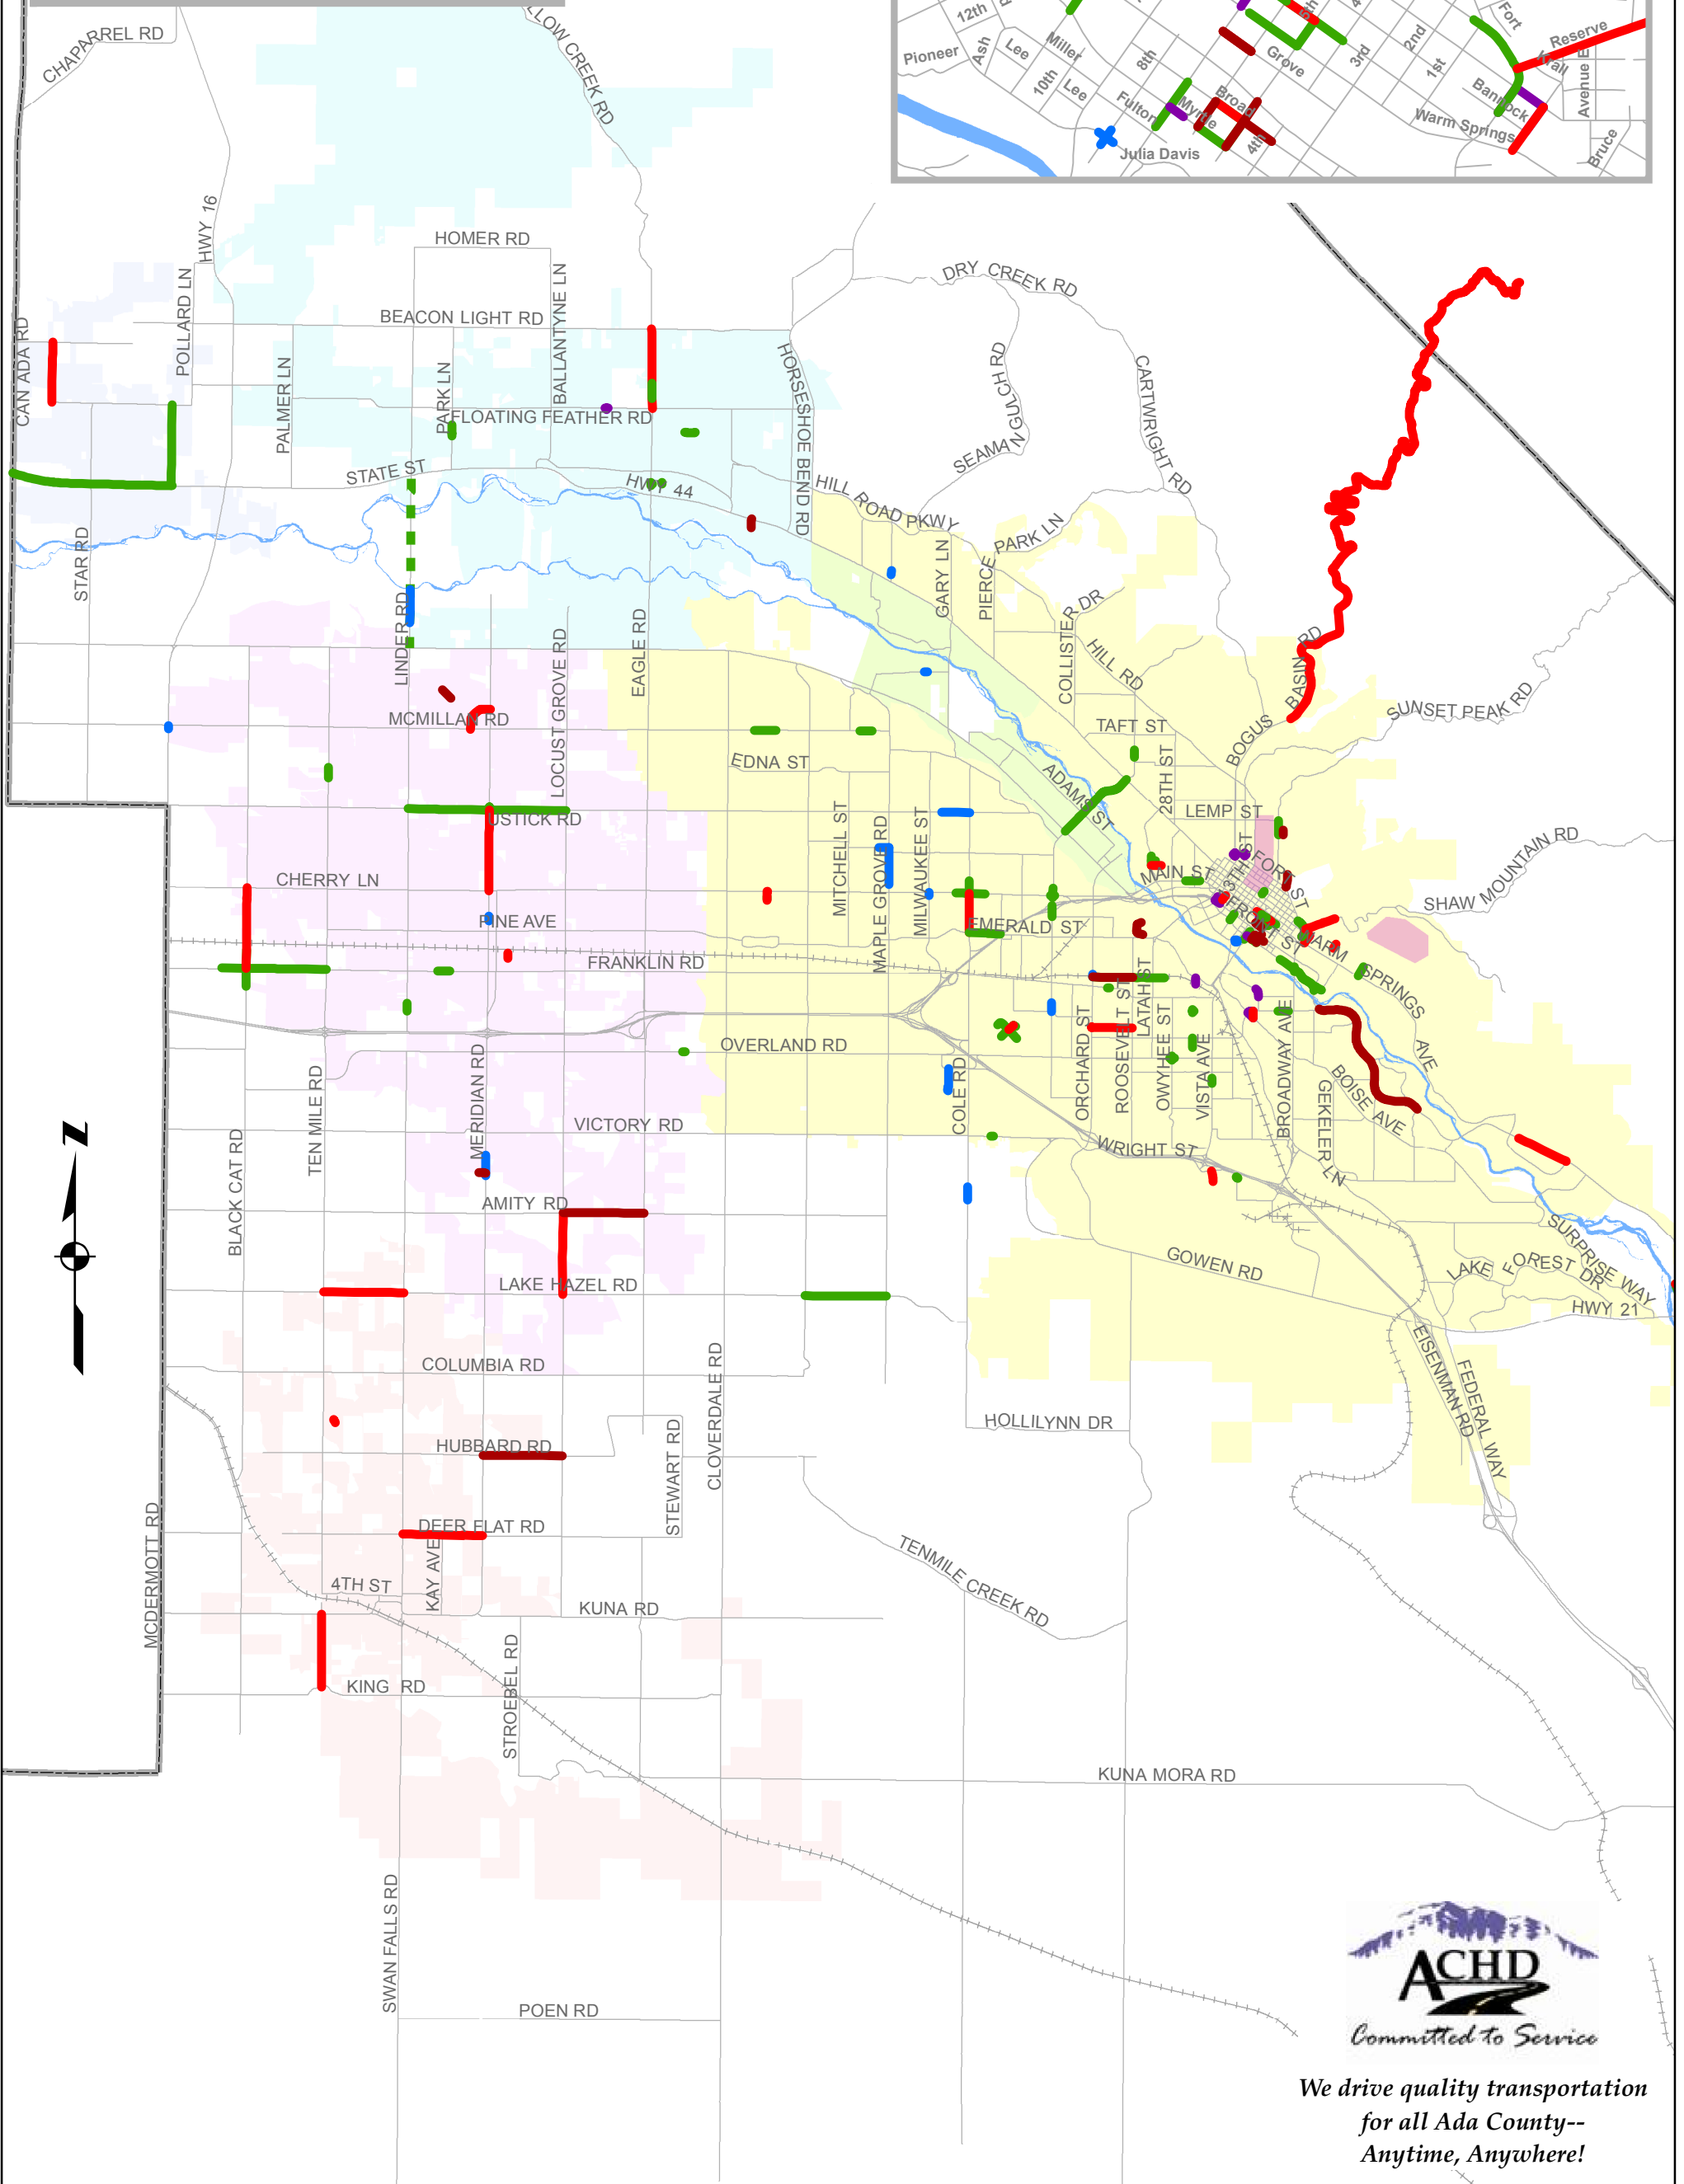

RITA for August 21, 2017

CURRENT WORK PROJECTS

- █ Closure
- █ Information Only
- █ Lane Restrictions
- - - L/R Mobile

CITY LIMITS

- █ Boise
- █ Eagle
- █ Garden City
- █ Kuna
- █ Meridian
- █ Star

PENDING WORK PROJECTS

- █ Pending Closure
- █ Pending I/O
- █ Pending L/R
- - - Pending L/R Mobile

ACHD WORK ZONES

- █ Boise River
- █ Crackseal
- █ Sidewalk

We drive quality transportation
for all Ada County--
Anytime, Anywhere!