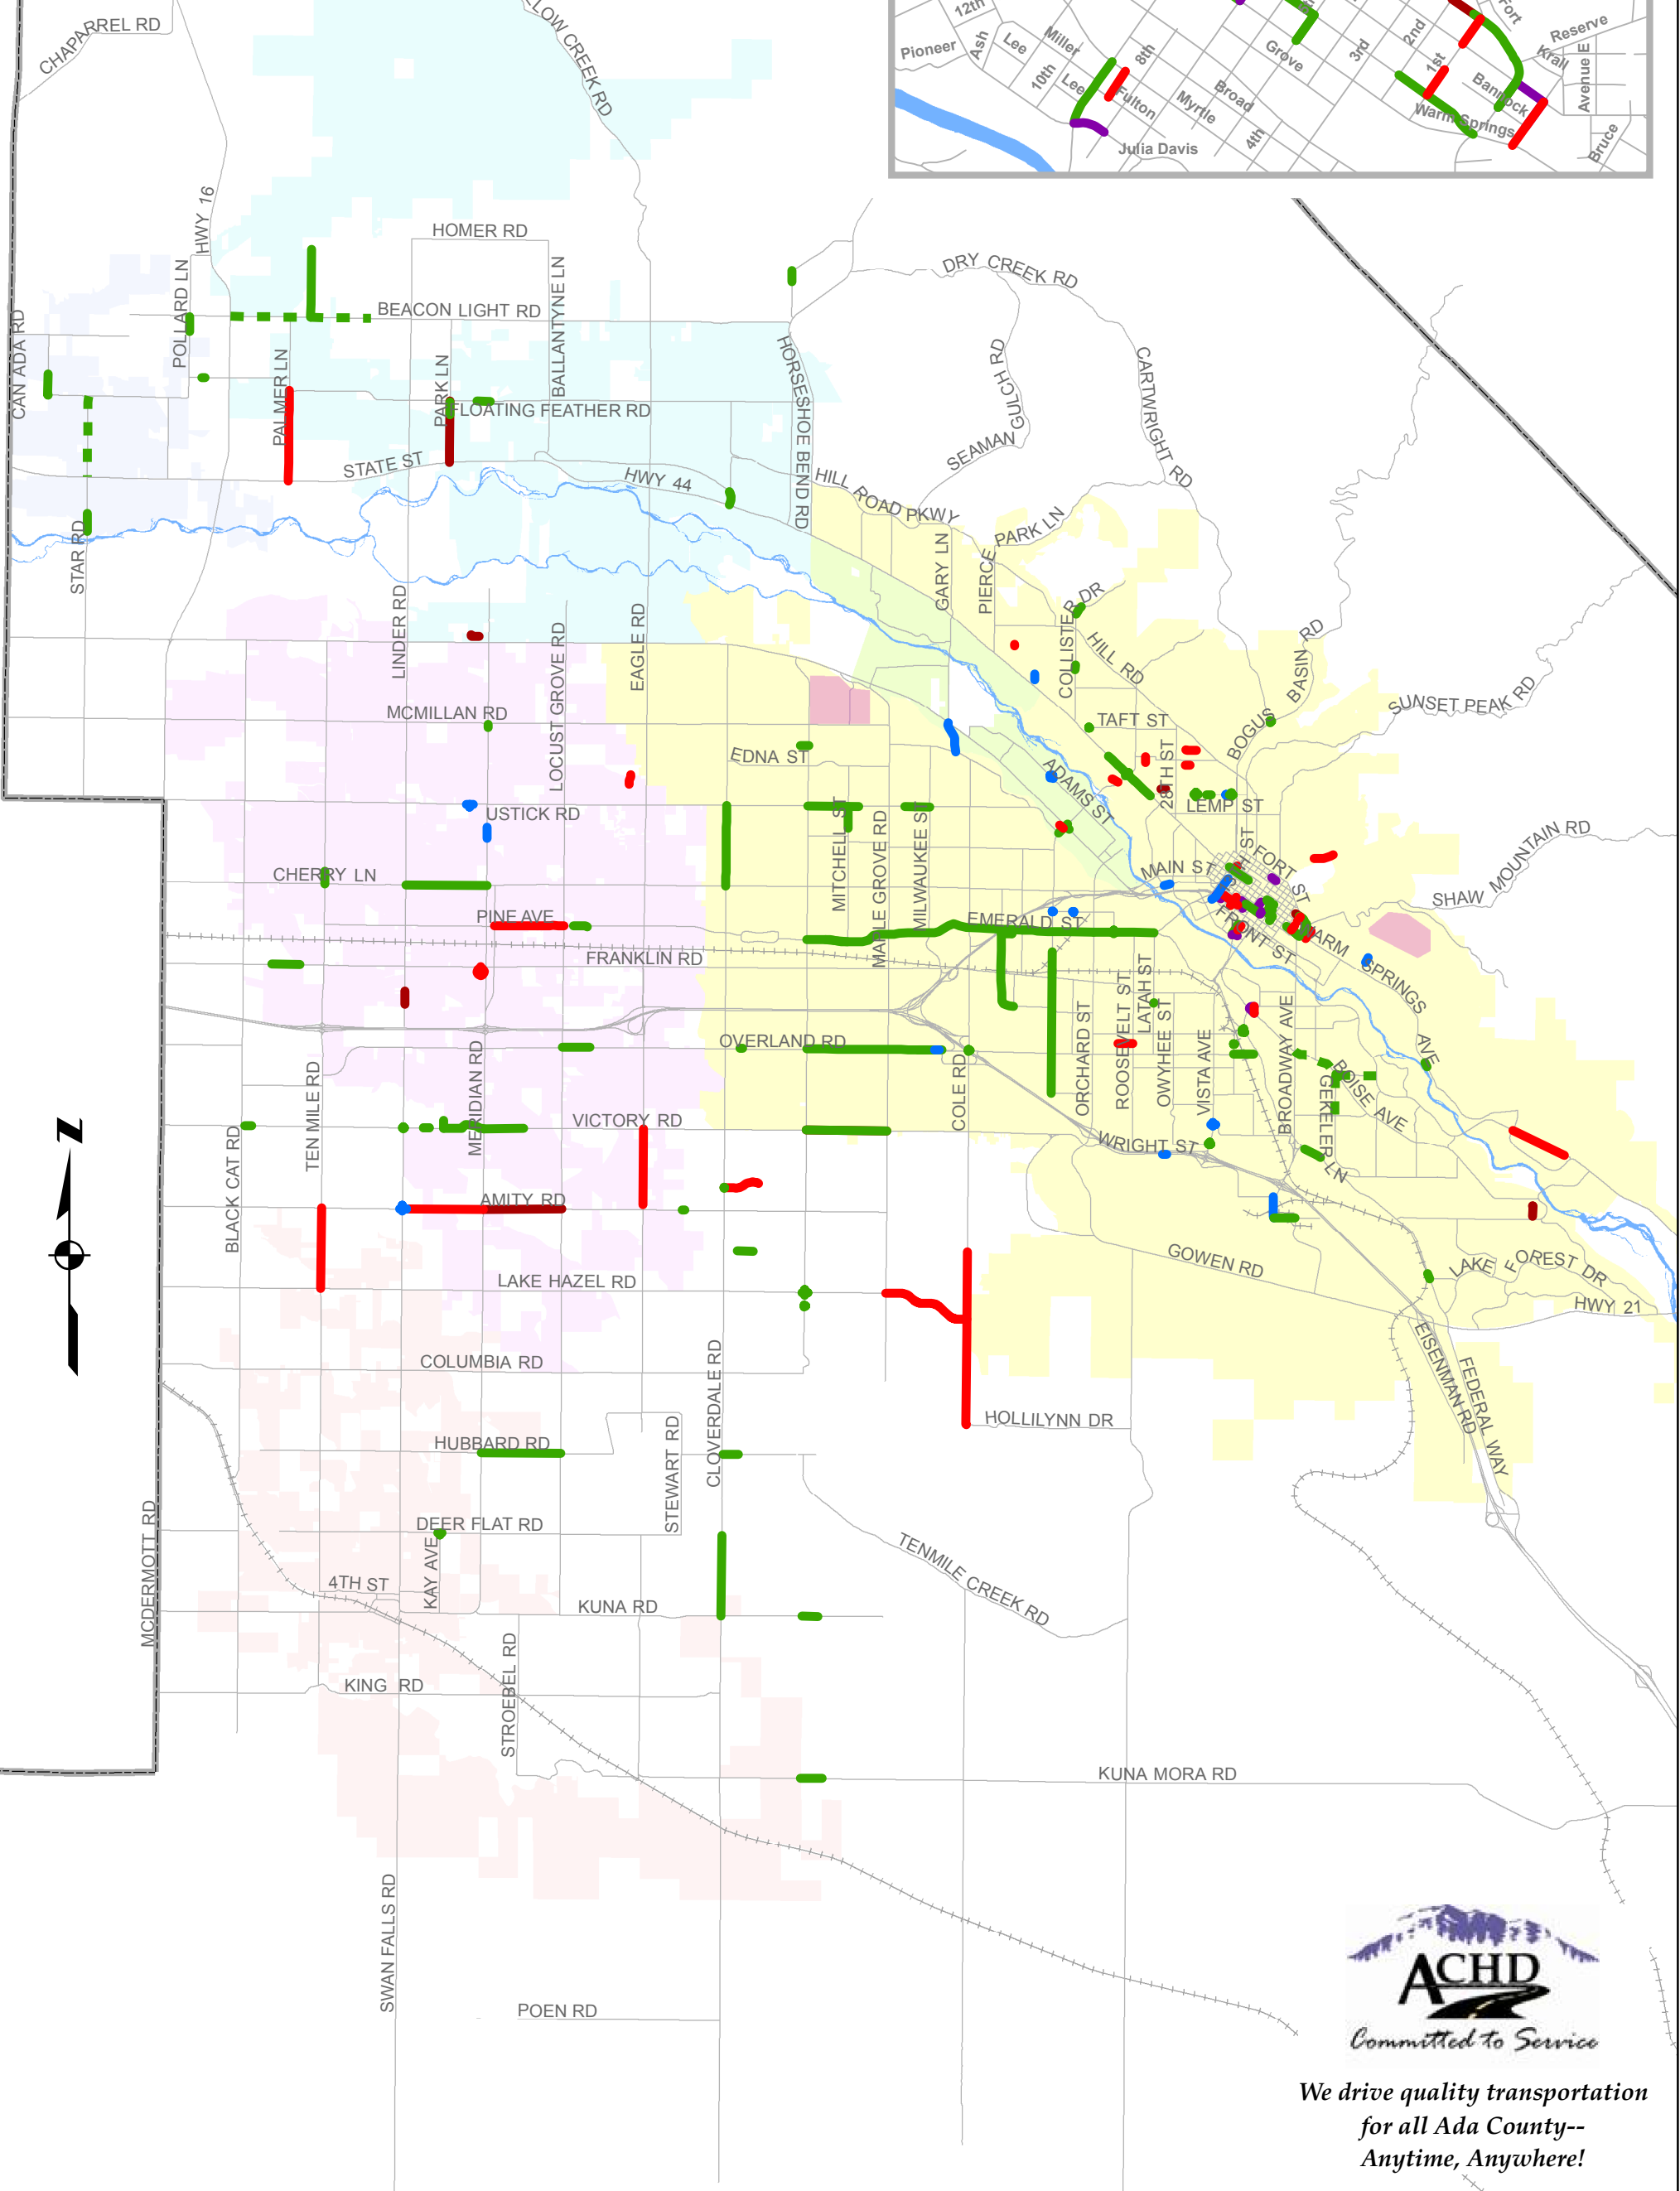

RITA for March 23, 2018

CURRENT WORK PROJECTS

- █ Closure
- █ Information Only
- █ Lane Restrictions
- - - L/R Mobile

CITY LIMITS

- █ Boise
- █ Eagle
- █ Garden City
- █ Kuna
- █ Meridian
- █ Star

PENDING WORK PROJECTS

- █ Pending Closure
- █ Pending I/O
- █ Pending L/R
- - - Pending L/R Mobile

ACHD WORK ZONES

- █ Boise River
- █ Crackseal
- █ Sidewalk

We drive quality transportation
for all Ada County--
Anytime, Anywhere!