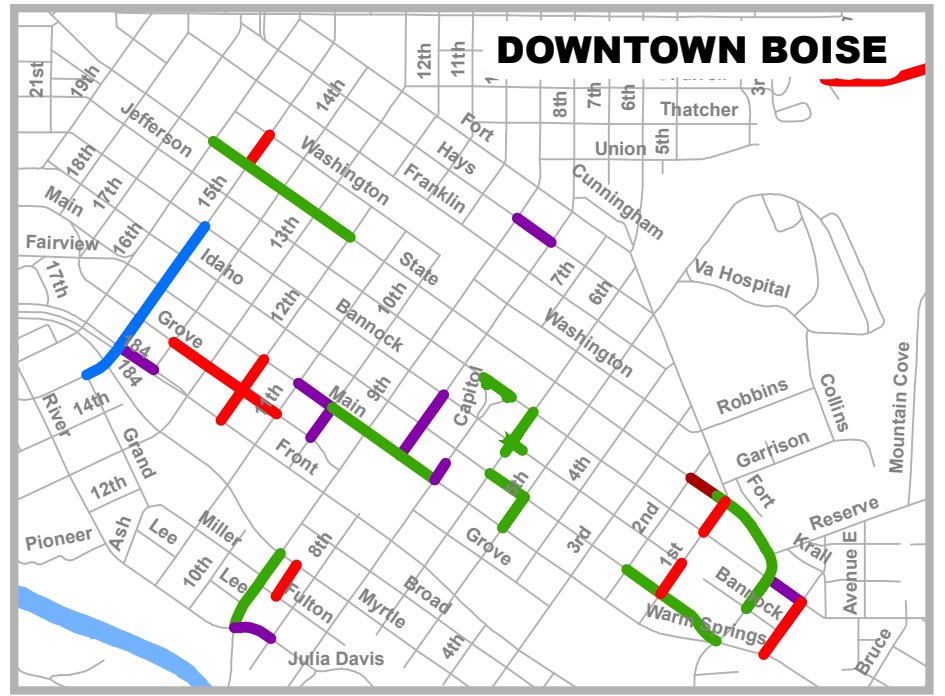

RITA for March 23, 2018

CURRENT WORK PROJECTS

- █ Closure
- █ Information Only
- █ Lane Restrictions
- - - L/R Mobile

CITY LIMITS

- █ Boise
- █ Eagle
- █ Garden City
- █ Kuna
- █ Meridian
- █ Star

PENDING WORK PROJECTS

- █ Pending Closure
- █ Pending I/O
- █ Pending L/R
- - - Pending L/R Mobile

ACHD WORK ZONES

- █ Boise River
- █ Crackseal
- █ Sidewalk

We drive quality transportation
for all Ada County--
Anytime, Anywhere!