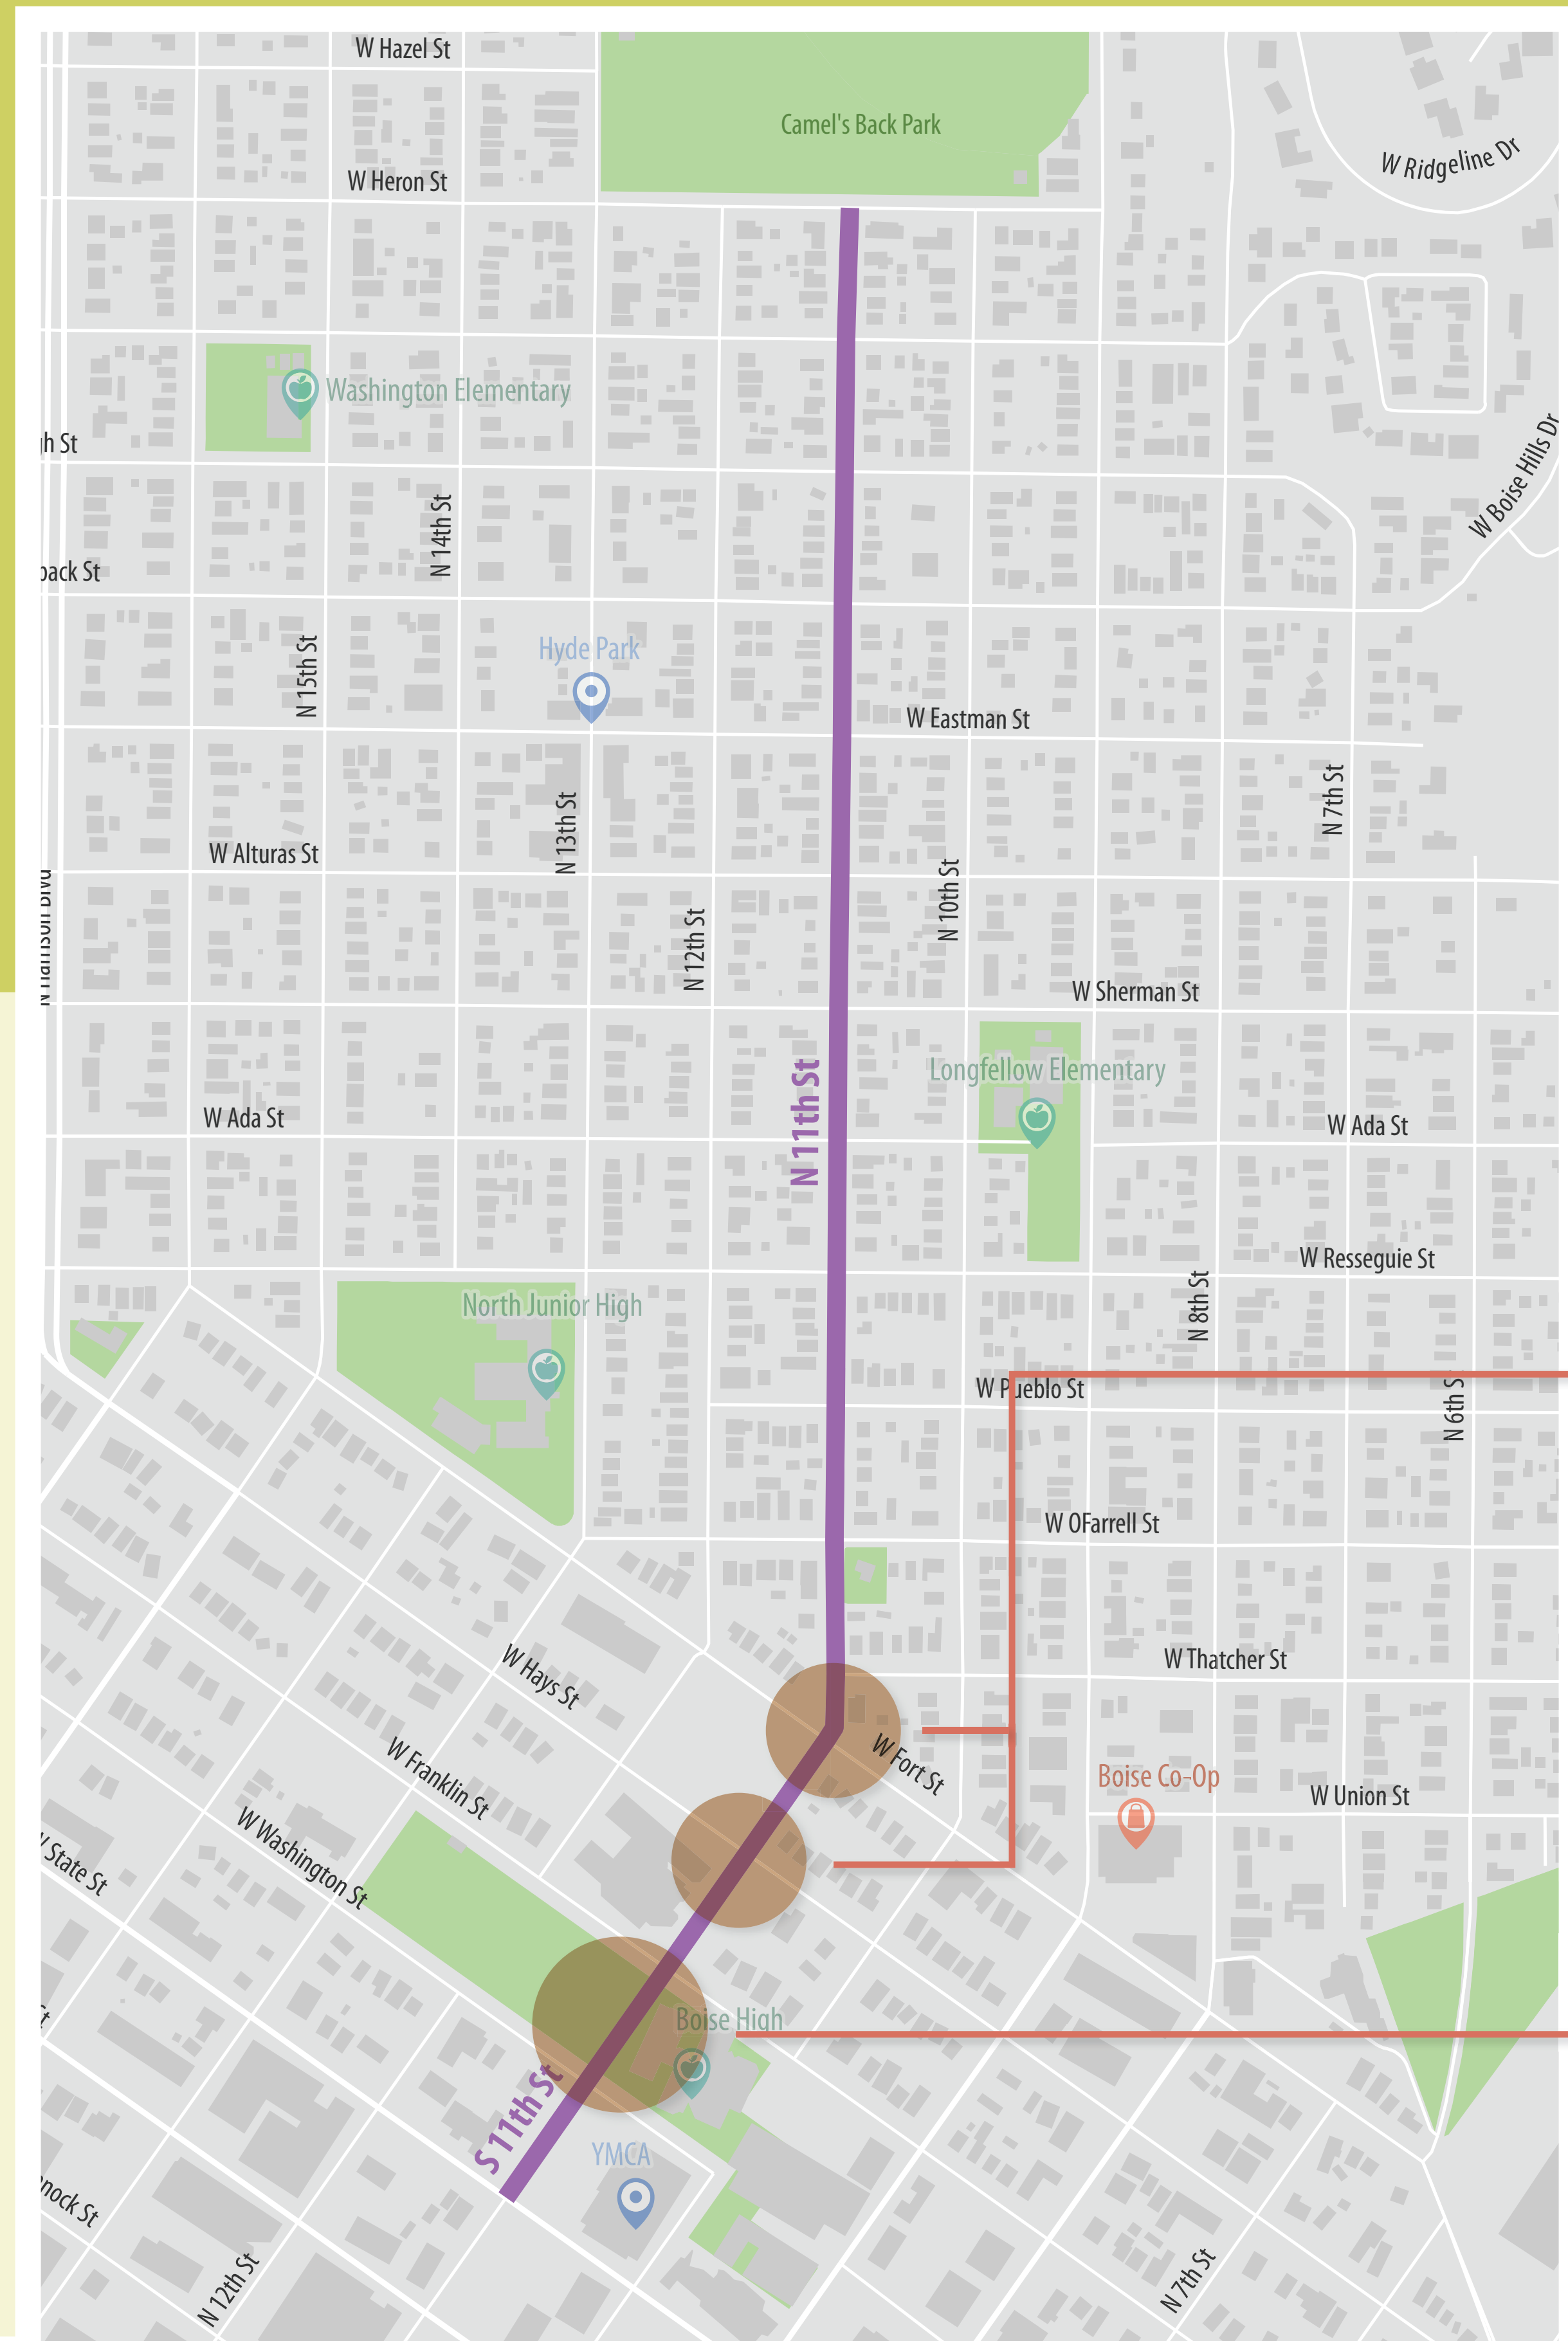

# 11th STREET ★ BIKEWAY ★

## What we have already heard!

Do you want  
a Bikeway on  
11th Street?

We surveyed you and your neighbors in November to learn more about the corridor, concerns and opportunities you see for bicycling on 11th Street, and determine your support for a new low stress bikeway in your neighborhood. Here's what we learned.

1,016  
Participants

### Areas to Pay Particular Attention to:

State Street to  
Franklin Street  
Transition to and from  
the Boise High School  
Campus

Difficult Street  
Crossings  
Fort Street Crossing  
Hays Street Crossing