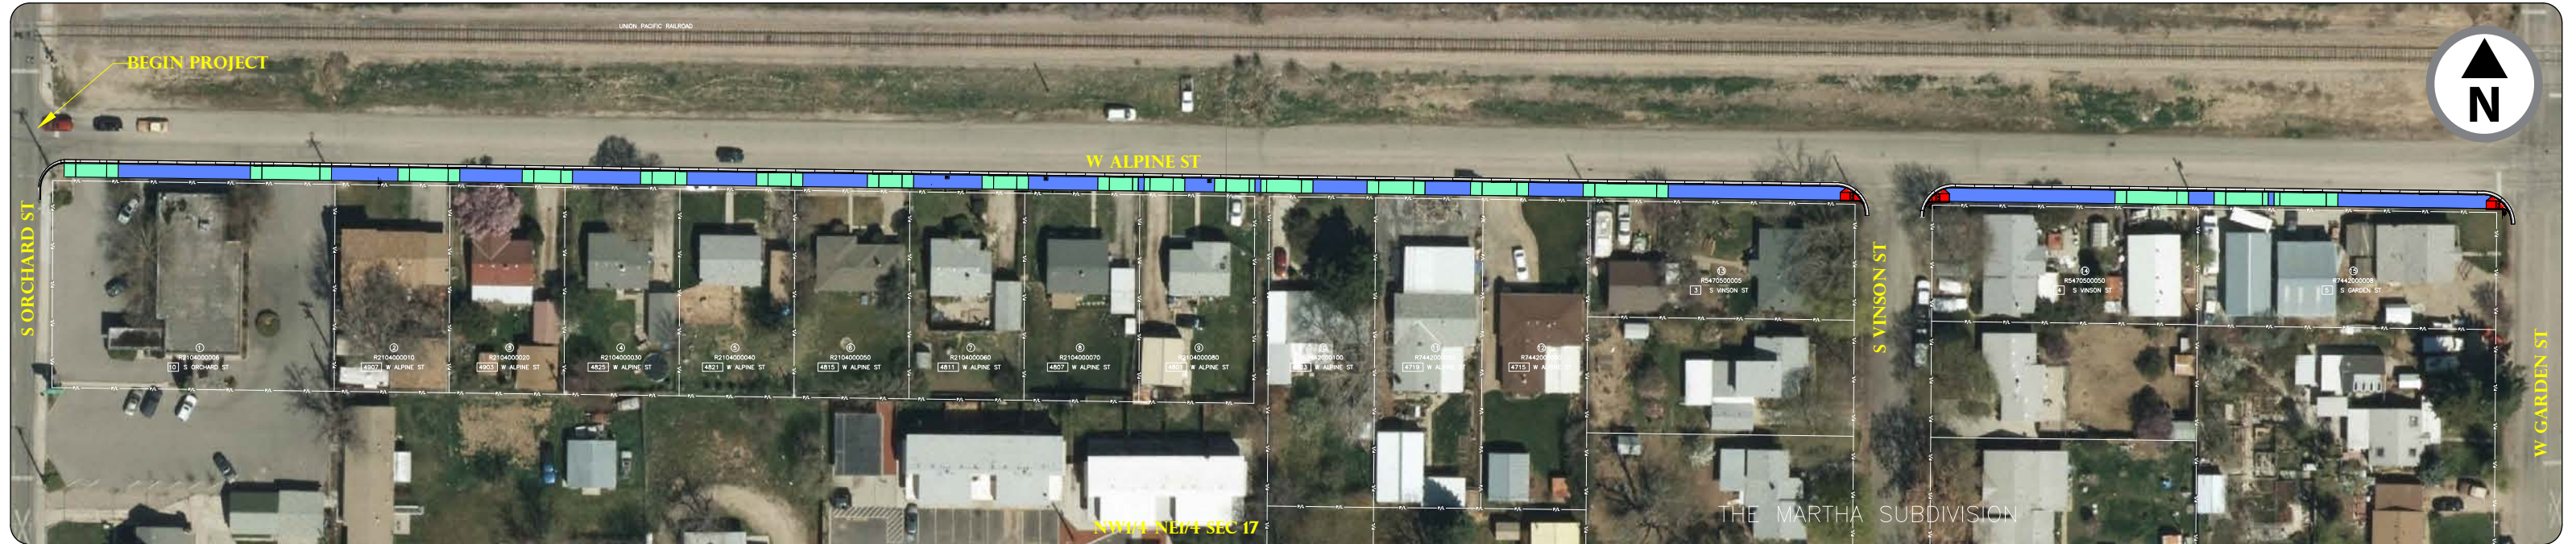

Alpine, Orchard to Garden

ALPINE STREET SIDEWALK CONCEPT

LEGEND

- P/L — — — — EXISTING PROPERTY LINE
- R/W — — — — PROPOSED RIGHT OF WAY
- — — — PROPOSED CURB AND GUTTER
- PROPOSED CONCRETE SIDEWALK
- PROPOSED DRIVEWAY
- PROPOSED ADA PEDESTRIAN RAMP
- PROPOSED ADA PED RAMP RETROFIT