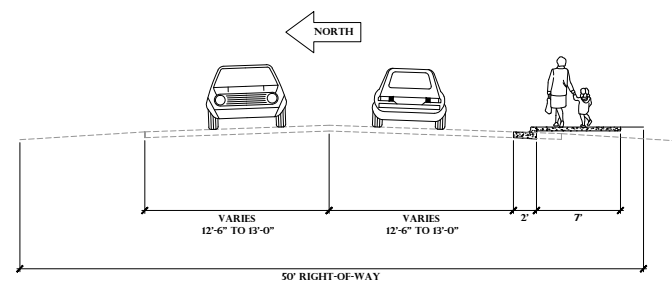

Alpine, Orchard to Garden

ALPINE STREET SIDEWALK CONCEPT

LEGEND

- P/L — — — — EXISTING PROPERTY LINE
- R/W — — — — PROPOSED RIGHT OF WAY
- — — — PROPOSED CURB AND GUTTER
- PROPOSED CONCRETE SIDEWALK
- PROPOSED DRIVEWAY
- PROPOSED ADA PEDESTRIAN RAMP
- PROPOSED ADA PED RAMP RETROFIT