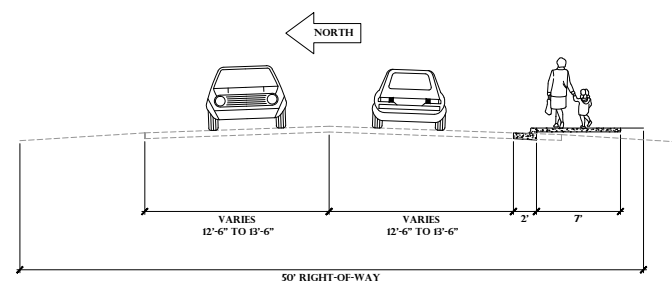

Alpine, Garden to Roosevelt

ALPINE STREET SIDEWALK CONCEPT

LEGEND

- P/L --- EXISTING PROPERTY LINE
- R/W --- PROPOSED RIGHT OF WAY
- PROPOSED CURB AND GUTTER
- PROPOSED CONCRETE SIDEWALK
- PROPOSED DRIVEWAY
- PROPOSED ADA PEDESTRIAN RAMP
- PROPOSED ADA PED RAMP RETROFIT