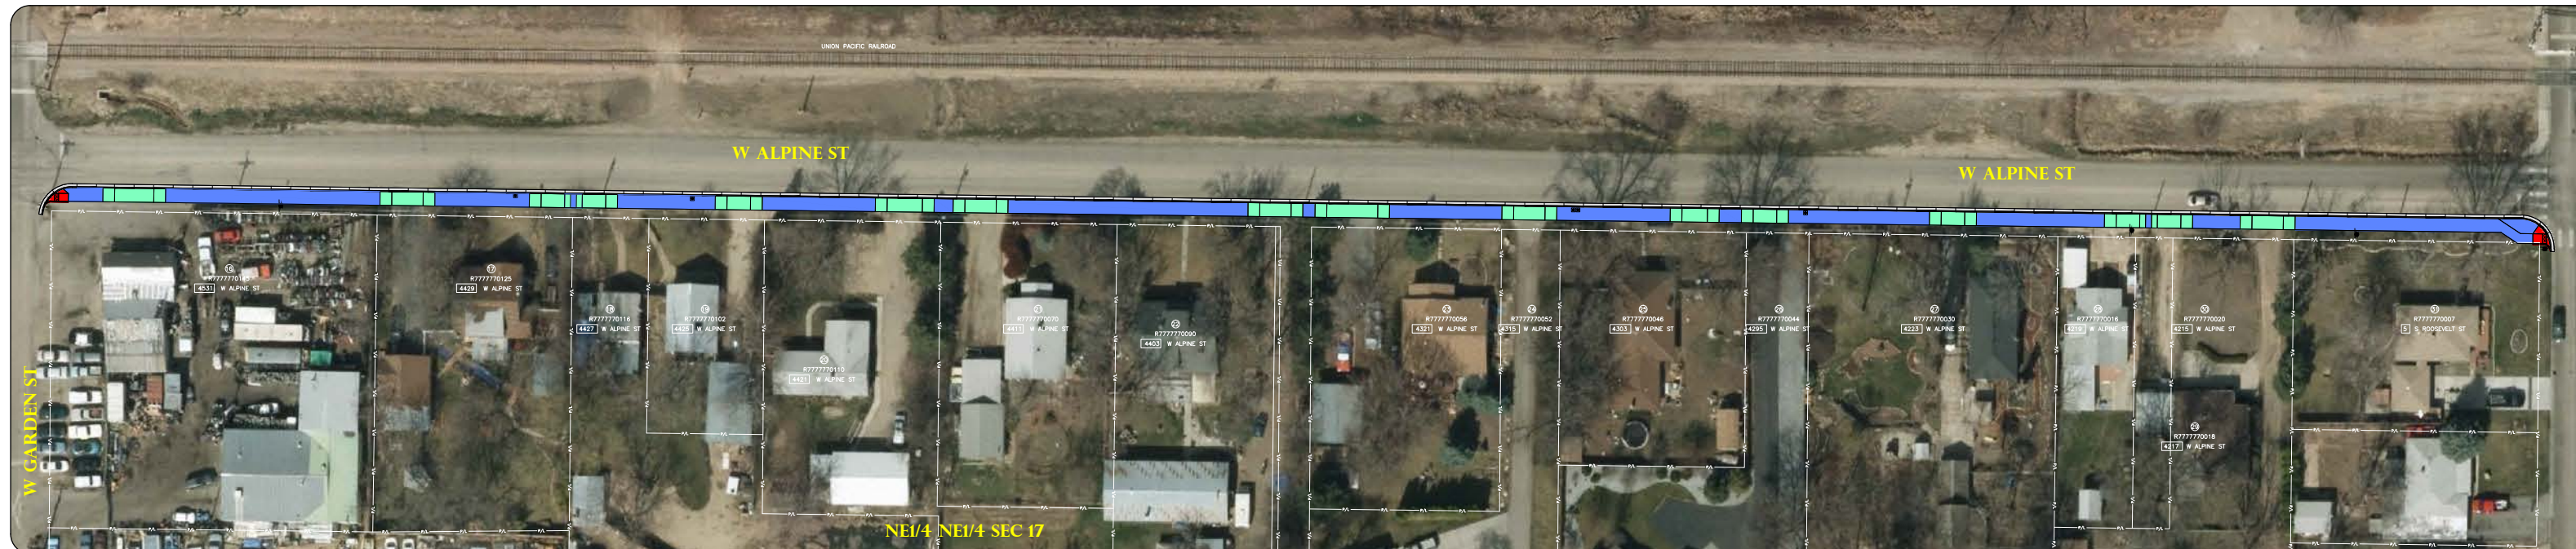

Alpine, Garden to Roosevelt

ALPINE STREET SIDEWALK CONCEPT

LEGEND

- P/L --- EXISTING PROPERTY LINE
- R/W --- PROPOSED RIGHT OF WAY
- PROPOSED CURB AND GUTTER
- PROPOSED CONCRETE SIDEWALK
- PROPOSED DRIVEWAY
- PROPOSED ADA PEDESTRIAN RAMP
- PROPOSED ADA PED RAMP RETROFIT