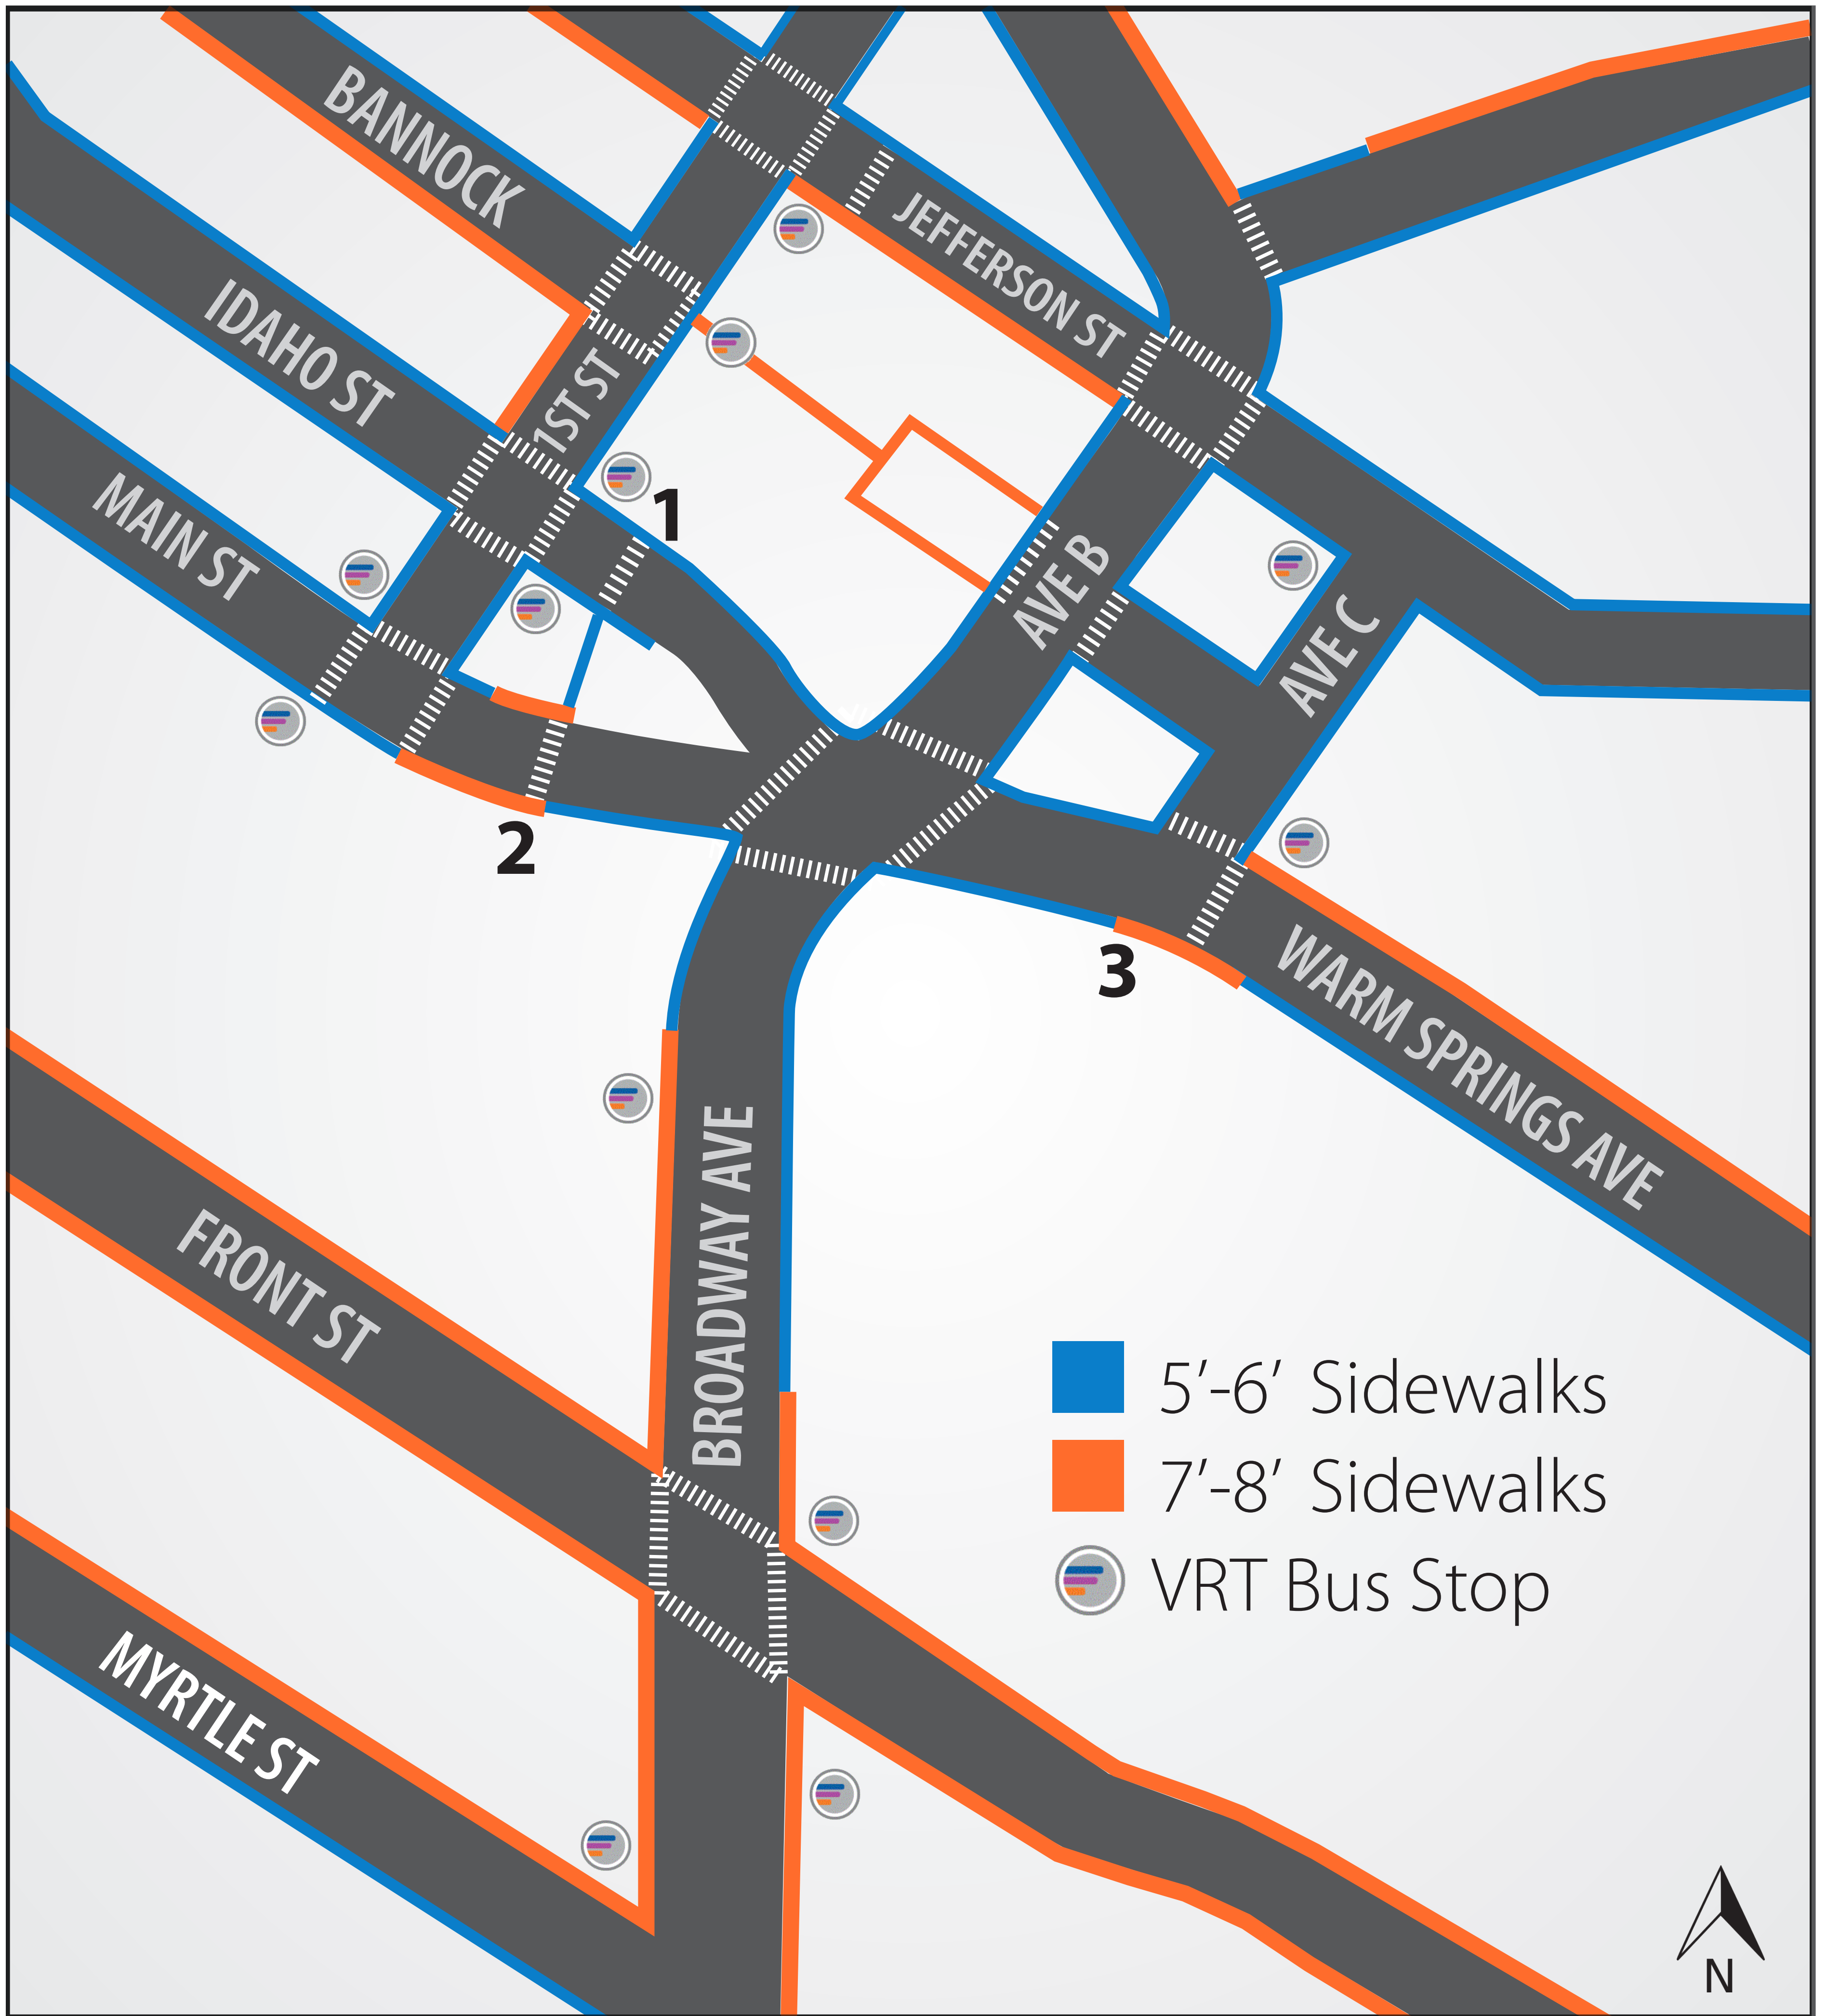

Pedestrian facilities

1
Idaho St Crosswalk

2
Main St Crosswalk

3
Warm Springs Ave
and Ave C Crosswalks