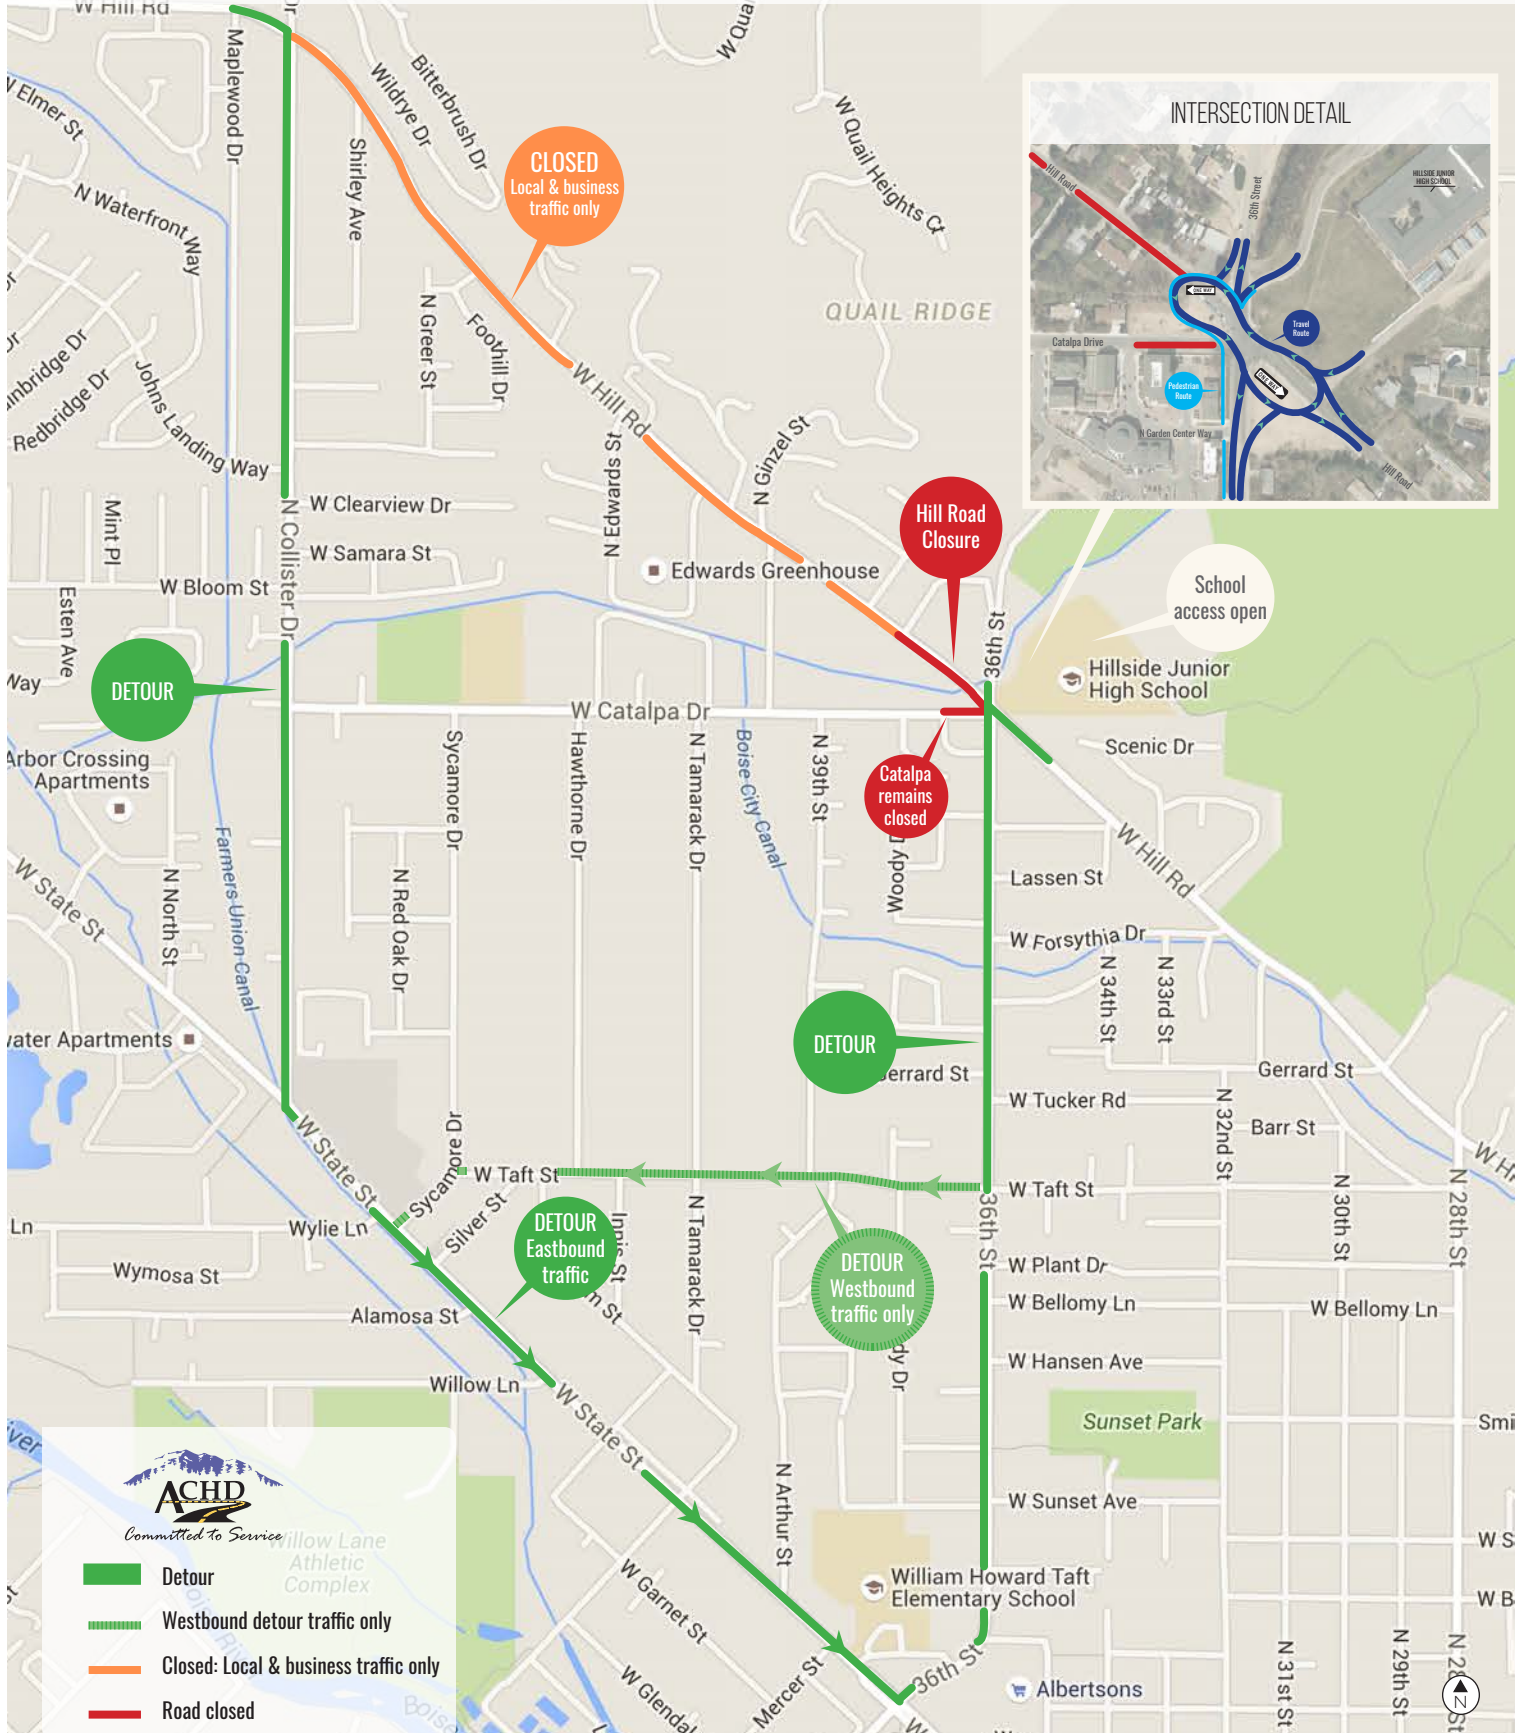

36TH, HILL, CATALPA DETOUR

WEST HILL ROAD CLOSURE

Willow Lane Athletic Complex

- █ Detour
- - - Westbound detour traffic only
- █ Closed: Local & business traffic only
- █ Road closed