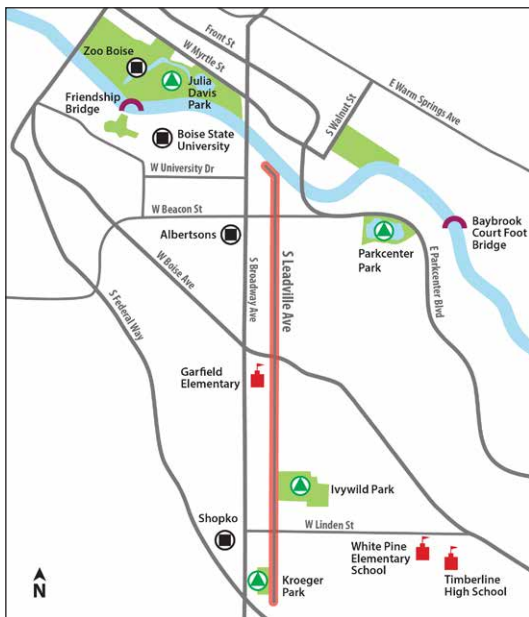

The Leadville Bikeway

DESIGN RECOMMENDATIONS

- Bike lane
- Connectivity recommendation

More details can be found in the accompanying "Leadville Bikeway Final Design Recommendations" report available at ACHD's website.