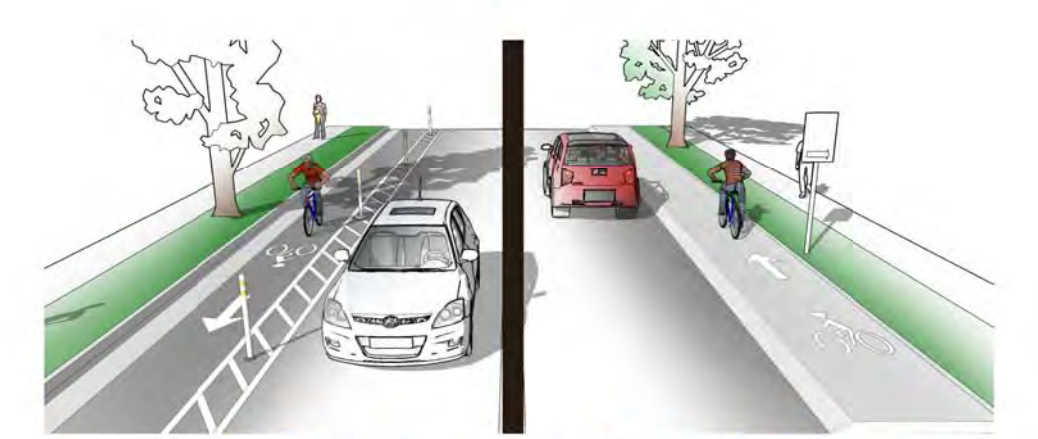

PROPOSED BICYCLE PROJECTS

SOUTHWEST BOISE NEIGHBORHOOD BICYCLE AND PEDESTRIAN PLAN

- Bicycle Projects**
- Level TBD
 - Level 1
 - Level 2
 - Level 3
 - Existing Bike Lane
 - Existing Bike Route
 - Trails or Pathways

- Schools**
- Schools
 - Library
 - Bus Stop

- Mixed-Use Activity Centers**
- Community Activity Center
 - Neighborhood Activity Center

Multi-use Path (Level 3)

Protected Bike Lane or Raised Bike Lane (Level 3)