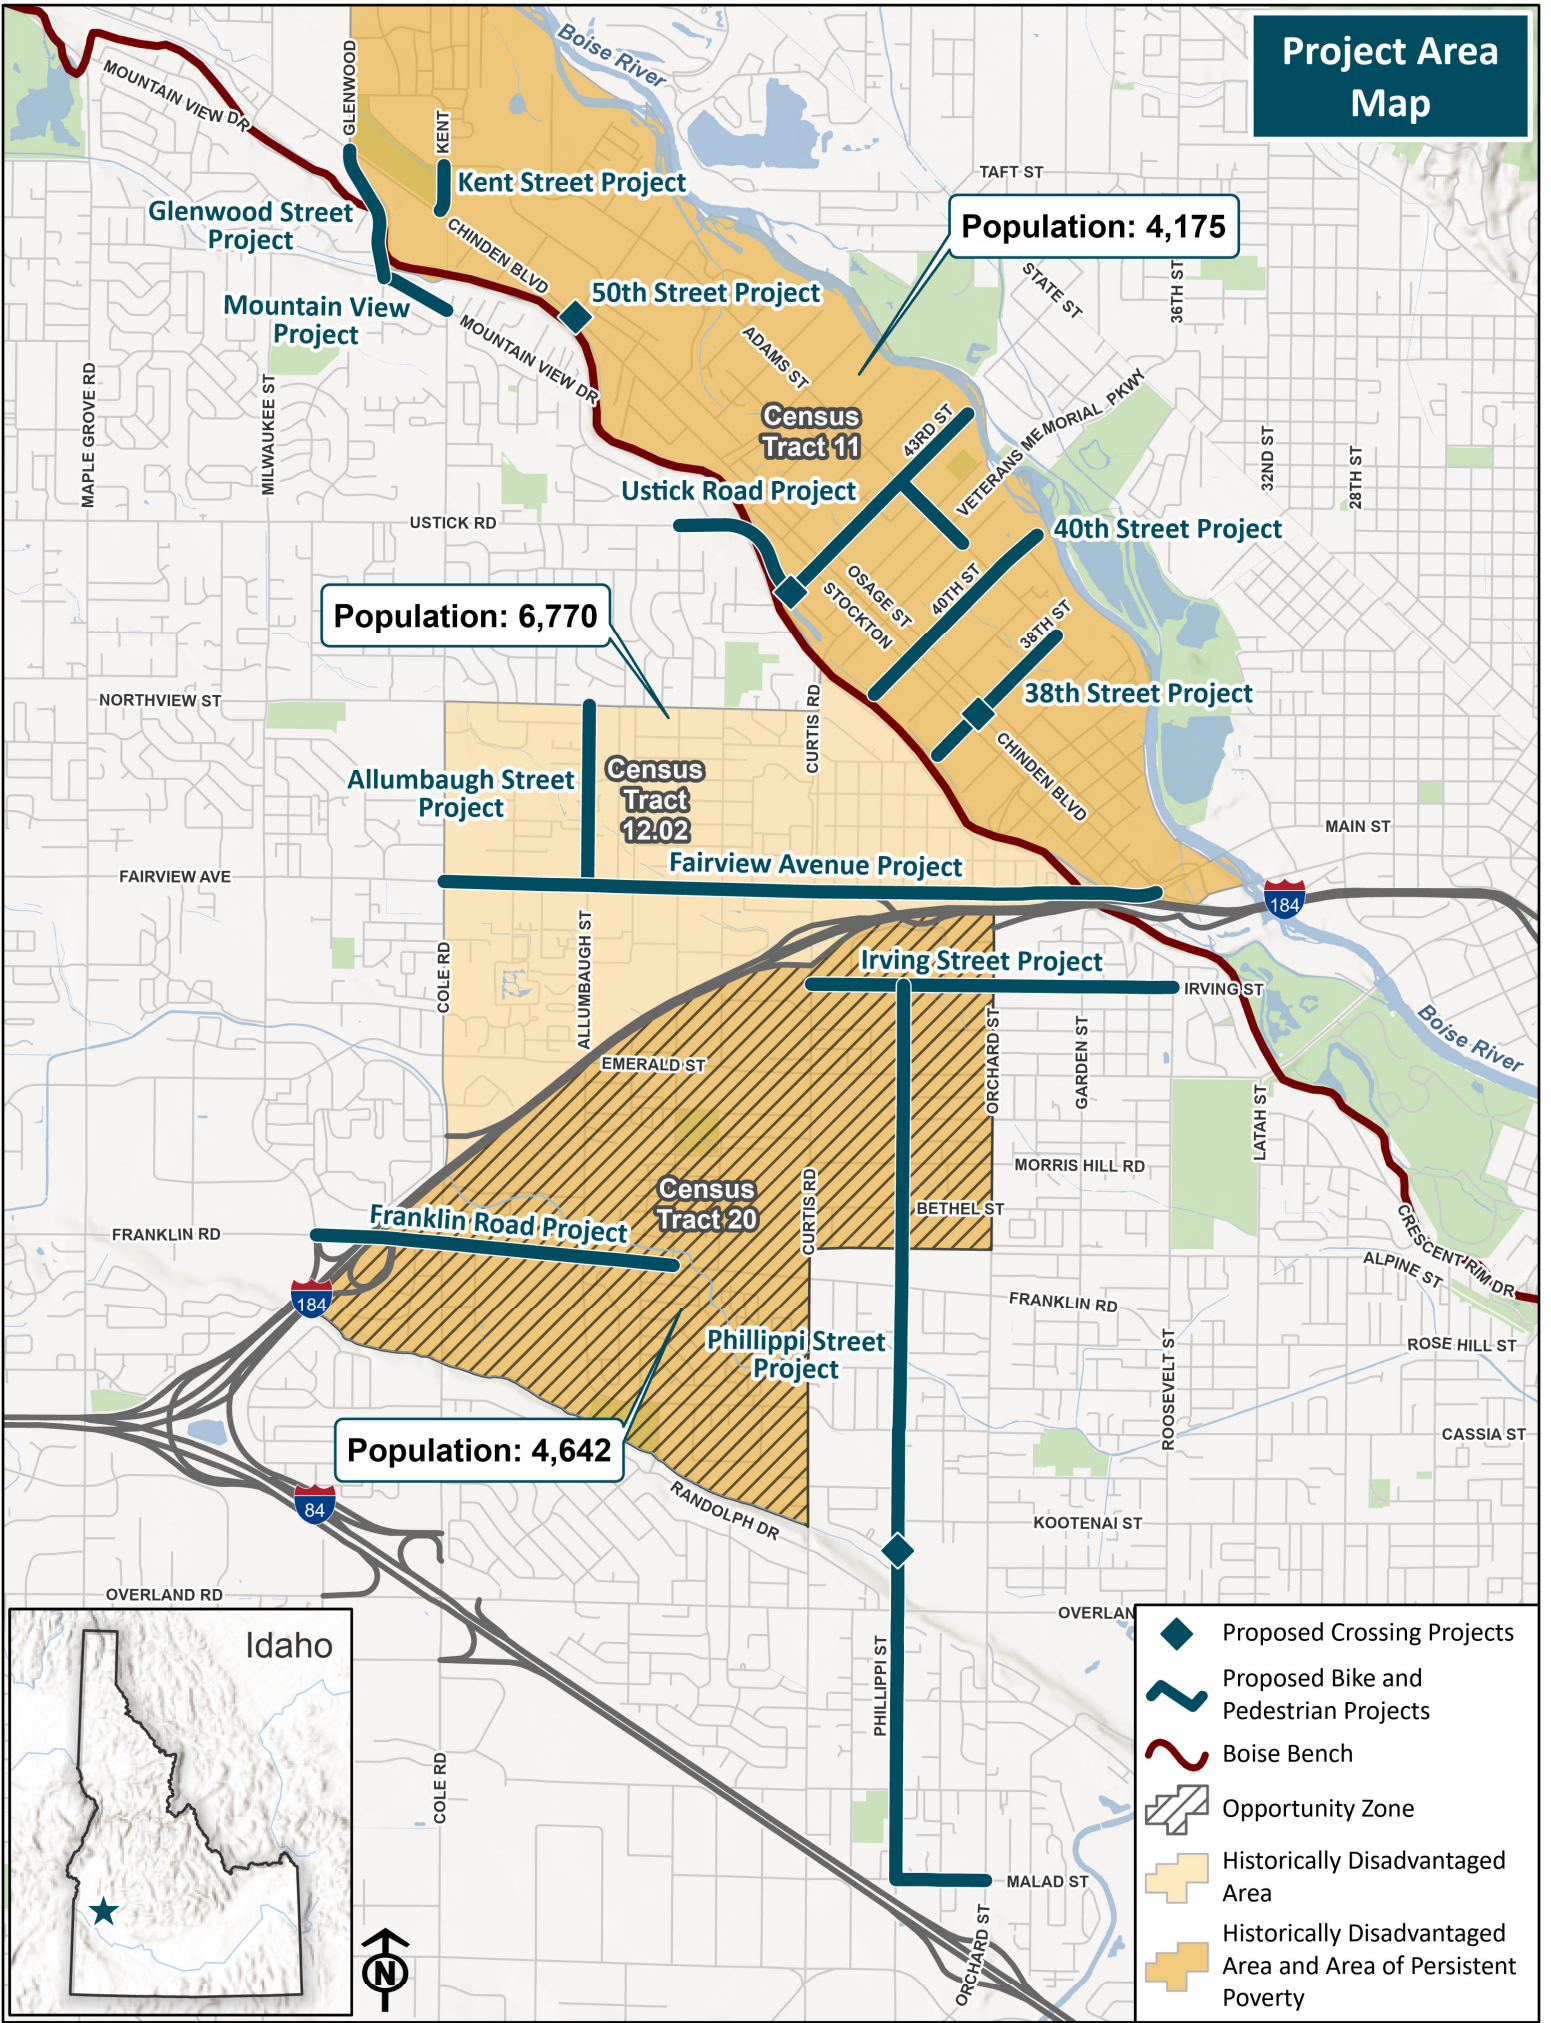

Project Area Map

Population: 4,175

Population: 6,770

Population: 4,642

-  Proposed Crossing Projects
-  Proposed Bike and Pedestrian Projects
-  Boise Bench
-  Opportunity Zone
-  Historically Disadvantaged Area
-  Historically Disadvantaged Area and Area of Persistent Poverty